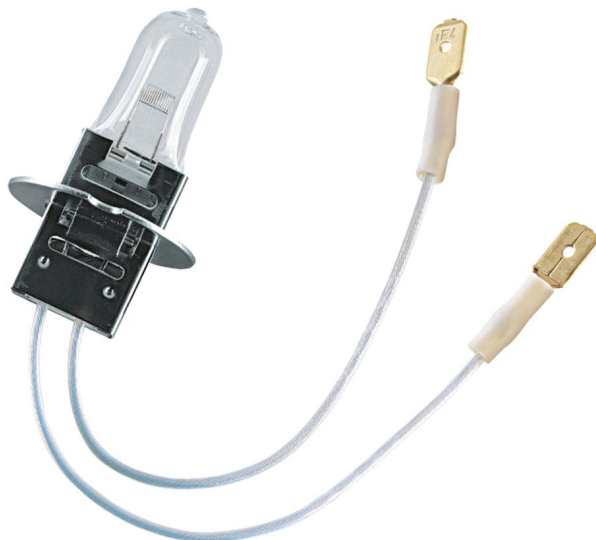

## 64382 HLX-C Male 200W-15 PK30D FS1

*Aerouosto apšvietimo lempa*

10445

*OSR 64382 HLX-C Male PK30D 13.5X57mm 30.3V 6.6A 200W J1/84 1500u Airport lighting lamp*

*Product family benefits: Reduced operation and maintenance costs due to long lifetime. Instant and constant light output over the lamp life. Flicker-free operation. Mercury-free. Product family features: Dimmable. Available with connector combinations A, B, C/Z on request. Infrared radiation output that provides light in the worst of conditions. Areas of application: Airfield lighting.*

## KLASIFIKACIJA

Grupė	Lempos
Klasė	Aerouostų apšvietimo lempos
Pavadinimas	64382 HLX-C Male 200W-15 PK30D FS1
Gamintojas	OSRAM
Serija	Airfield
Tipas	64382 HLX-C 200-15
EAN	4008321345752
Gamintojo kodas	4008321345752

## PARAMETRAI

Lizdas	PK30d
Galia [W]	200
Nominali srovė [A]	6.6
Šviesos srautas [lm]	4800
Technologija	Halogeninė lempa