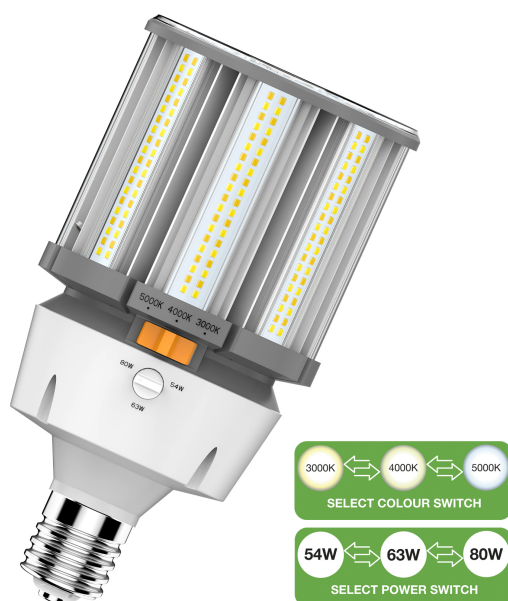

## LED Corn Switch E40 54W-80W 7300-11600lm 3000K-5000K

LED lempa

11321

BAI LED Corn Switch E40 54W=7300lm 63W=8800lm  
80W=11600lm 3000K 4000K 5000K 100V-260V 360°  
130x250mm IP64 120V-130V 230V-240V DISCONNECT  
BALLAST

Sustainability is not only about replacing old light sources with a more energy-efficient version, but also about reusing existing fixtures. It is even more sustainable when 9 different versions are combined in 1 product. This saves on transport and storage. The special thing about the Switch series is that by simply adjusting a switch, the power (54W, 63W or 80W) and the light color can change (3000K, 4000K or 5000K). That's Smart and Green Thinking. Installation: disconnect the ballast before use. AC 100-260V 50/60Hz. Burning position: universal. Only suitable for temperatures up to 45°C inside the fixture. The LED light source can quickly malfunction due to overheating. Therefore not suitable for use in tight fixtures or fixtures where the reflector is close to the LED Corn. Recommended to remove glass or cover from the fixture.