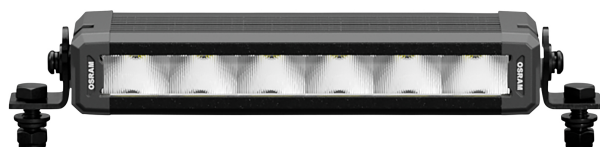

## LEDiving LIGHTBAR VX180-SP SR

Šviestuvai - prožektorius

11838

OSR LEDiving LIGHTBAR VX180-SP SR 12V 18W 6000K 1400lm IP6K8/IP6K9K 5000h 192x67x35mm E9 approval ECE R10, R149

Considerable foresight on dark country roads, forest paths, off the beaten tracks, off-road and on-road- this can be achieved with the OSRAM LEDiving Lightbar VX180-SP SR. With its 6 powerful, high-performance LEDs, the driving light has a range of up to 320 meters and thus offers the driver impressive foresight on-road and off-road. Even in dim light and reduced visibility due to external environmental influences, the driving light with up to 6000 Kelvin can provide conditions similar to daylight. OSRAM LEDiving Driving Lights are approved according to ECE regulations and may therefore be installed and operated on public roads. Please note: Special installation regulations apply. In addition to ECE approval of the product, individual special requirements and legislation of the countries must be observed. For precise conditions refer to: [www.osram.com/am-guarantee](http://www.osram.com/am-guarantee)

## KLASIFIKACIJA

Grupė	Šviestuvai
Klasė	Šviestuvai - prožektoriai
Pavadinimas	LEDiving LIGHTBAR VX180-SP SR
Gamintojas	OSRAM
Serija	LEDiving Value
Tipas	Lightbar VX180-SP
EAN	4062172365260
Gamintojo kodas	4062172365260