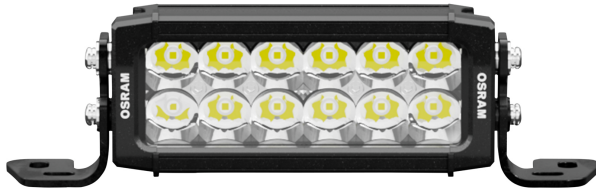

## LEDDriving LIGHTBAR VX180-SP DR

Šviestuvai - prožektorius

11839

OSR LEDDriving LIGHTBAR VX180-SP DR 12V 18W 6000K  
2100lm IP6K8/IP6K9K 5000h 168x62x74mm E9 approval ECE  
R10, R149

Considerable foresight on dark country roads, forest paths, off the beaten tracks, off-road and on-road- this can be achieved with the OSRAM LEDDriving Lightbar VX180-SP DR. With its 12 powerful, high-performance LEDs, the driving light has a range of up to 200 meters and thus offers the driver impressive foresight on-road and off-road. Even in dim light and reduced visibility due to external environmental influences, the driving light with up to 6000K can provide conditions similar to daylight. The power package with up to 2100 lumens scores with highest optical efficiency and homogeneous light distribution. OSRAM LEDDriving Driving Lights are approved according to ECE regulations and may therefore be installed and operated on public roads. Please note: Special installation regulations apply. In addition to ECE approval of the product, individual special requirements and legislation of the countries must be observed. For precise conditions refer to: [www.osram.com/am-guarantee](http://www.osram.com/am-guarantee)

## KLASIFIKACIJA

Grupė	Šviestuvai
Klasė	Šviestuvai - prožektoriai
Pavadinimas	LEDDriving LIGHTBAR VX180-SP DR
Gamintojas	OSRAM
Serija	LEDDriving Value
Tipas	Lightbar VX180-SP
EAN	4062172365284
Gamintojo kodas	4062172365284