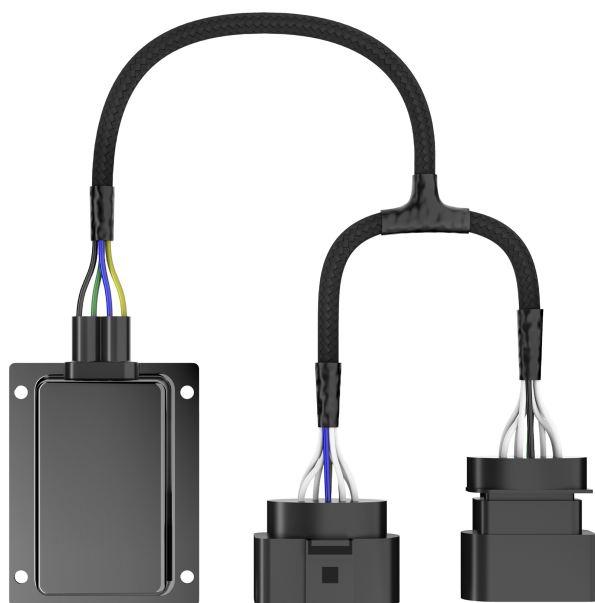

## LEDDriving SMART CANBUS LEDSC02-1-2HFB 12V Duo

*Elektrotechninis aksesuaras šviestuvui*

11843

*OSR LEDDriving SMART CANBUS LEDSC02-1-2HFB 12V 2500h  
Duo Audi A4 B7*

*The LEDDriving SMART CANBUS serves as a bypass of a vehicle's lamp failure detection system when using a H7-LED retrofit lamp. The control unit offers an easy installation and is suitable for most vehicle models with automatic lamp failure detection system. One additional feature is the flickering-free in the vehicle's headlamp. OSRAM provides a 3 year guarantee for this product. Only the combination of OSRAM NIGHT BREAKER LED lamps in connection with the official OSRAM accessories - LEDDriving ADAPTER and LEDDriving SMART CANBUS (where required) - is permitted. Optional use of canbus control units in the event of an error message on the on-board computer is recommended, depending on the vehicle equipment.*

### KLASIFIKACIJA

Grupė	Aksesuarai apšvietimui
Klasė	Elektrotechniniai aksesuarai šviestuvams
Pavadinimas	LEDDriving SMART CANBUS LEDSC02-1-2HFB 12V Duo
Gamintojas	OSRAM
Serija	LEDDriving
Tipas	SMART CANBUS
EAN	4062172176460
Gamintojo kodas	4062172176460

### PARAMETRAI

Spalva	Juoda
Aksesuaro/atsarginės dalies tipas	Kita