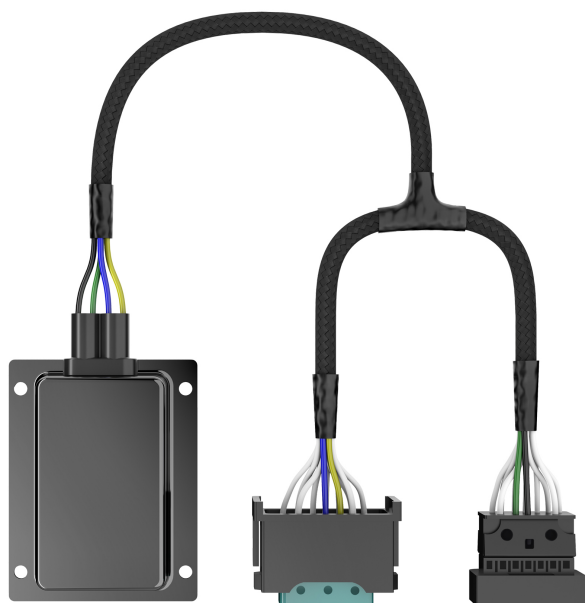

LEDDriving SMART CANBUS LEDSC03-2HFB Duo

Elektrotechninis aksesuaras šviestuvui

11844

OSR LEDDriving SMART CANBUS LEDSC03-2HFB Duo BMW 1 E81/E82/E87/E88 (Facelift) BMW X1 E84 (facelift) BMW 2 Active Tourer F45/46 BMW Gran Tourer F45/46 BWM 2 F22/F23/F87 BMW 3 F30/F31/F80 Mercedes A-Klasse W169

The LEDDriving SMART CANBUS serves as a bypass of a vehicle's lamp failure detection system when using a H7-LED retrofit lamp. The control unit offers an easy installation and is suitable for most vehicle models with automatic lamp failure detection system. One additional feature is the flickering-free in the vehicle's headlamp. OSRAM provides a 3 year guarantee for this product. Only the combination of OSRAM NIGHT BREAKER LED lamps in connection with the official OSRAM accessories - LEDDriving ADAPTER and LEDDriving SMART CANBUS (where required) - is permitted. Optional use of canbus control units in the event of an error message on the on-board computer is recommended, depending on the vehicle equipment.

KLASIFIKACIJA

Grupė	Aksesuarai apšvietimui
Klasė	Elektrotechniniai aksesuarai šviestuvams
Pavadinimas	LEDDriving SMART CANBUS LEDSC03-2HFB Duo
Gamintojas	OSRAM
Serija	LEDDriving
Tipas	SMART CANBUS
EAN	4062172176491
Gamintojo kodas	4062172176491

PARAMETRAI

Spalva	Juoda
Aksesuaro/atsarginės dalies tipas	Kita