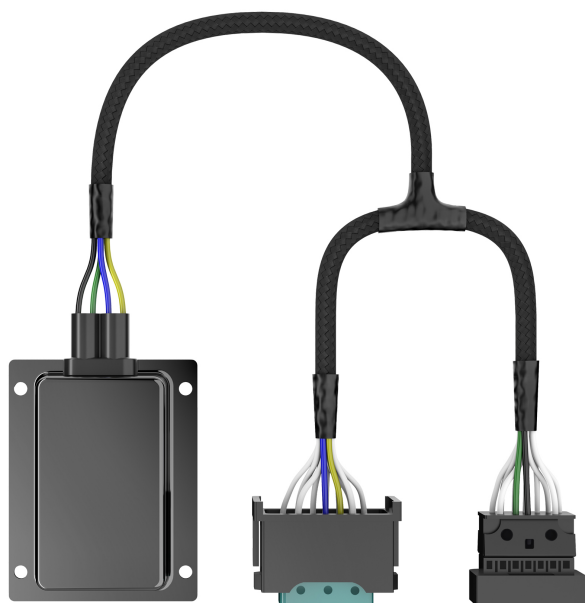

LEDiving SMART CANBUS LEDSC03-1-2HFB 12V Duo

Elektrotechninis aksesuaras šviestuvui

11846

OSR LEDiving SMART CANBUS LEDSC03-1-2HFB 12V Duo
BMW 1 E81/E82/E87/E88 (Facelift) BMW X1 E84 (facelift)
BMW 2 Active Tourer F45/46 BMW Gran Tourer F45/46
BMW 2 F22/F23/F87 BMW 3 F30/F31/F80 Mercedes A-Klasse
W169

The LEDiving SMART CANBUS serves as a bypass of a vehicle's lamp failure detection system when using a H7-LED retrofit lamp. The control unit offers an easy installation and is suitable for most vehicle models with automatic lamp failure detection system. One additional feature is the flickering-free in the vehicle's headlamp. OSRAM provides a 3 year guarantee for this product. Only the combination of OSRAM NIGHT BREAKER LED lamps in connection with the official OSRAM accessories - LEDiving ADAPTER and LEDiving SMART CANBUS (where required) - is permitted. Optional use of canbus control units in the event of an error message on the on-board computer is recommended, depending on the vehicle equipment.

KLASIFIKACIJA

Grupė	Aksesuarai apšvietimui
Klasė	Elektrotechniniai aksesuarai šviestuvams
Pavadinimas	LEDiving SMART CANBUS LEDSC03-1-2HFB 12V Duo
Gamintojas	OSRAM
Serija	LEDiving
Tipas	SMART CANBUS
EAN	4062172278249
Gamintojo kodas	4062172278249

PARAMETRAI

Spalva	Juoda
Aksesuaro/atsarginės dalies tipas	Kita