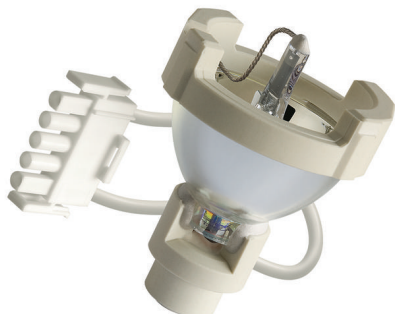

XBO R 12.8-14.8V 11.75-12.25A 180W/45

Medicininės paskirties lempa

13315

*OSR XBO R 64X82 12.8-14.8V 11.75-12.25A 180W/45 6000K
500h Lamp for medical applications*

Product family benefits: Very high luminance (point light source). Continual color quality, irrespective of lamp type and lamp wattage. Constant light color throughout the life of the lamp. Long lamp life. Product family features: Color temperature: approx. 6,000 K (Daylight). High color rendering index: Ra > 95. High arc stability. Hot restart capability. Dimmable. Instant light on starting. Continuous spectrum in the visible range.

KLASIFIKACIJA

Grupė	Lempos
Klasė	Medicininės paskirties lempos
Pavadinimas	XBO R 12.8-14.8V 11.75-12.25A 180W/45
Gamintojas	OSRAM
Serija	Industry
Tipas	XBO R 180 W/45
EAN	4050300432175
Gamintojo kodas	4050300432175

PARAMETRAI

Lizdas	Kita
Lempos galia [W]	150
Lempos įtampa [V]	13.8 - 13.8
Nominali srovė [mA]	12000
Pritaikymas	Kita