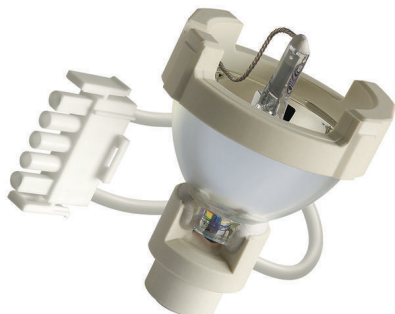

XBO R 12.8-14.8V 11.75-12.25A 180W/45

Medicininės paskirties lempa

13315

*OSR XBO R 64X82 12.8-14.8V 11.75-12.25A 180W/45 6000K
500h Lamp for medical applications*

Product family benefits: Very high luminance (point light source). Continual color quality, irrespective of lamp type and lamp wattage. Constant light color throughout the life of the lamp. Long lamp life. Product family features: Color temperature: approx. 6,000 K (Daylight). High color rendering index: Ra > 95. High arc stability. Hot restart capability. Dimmable. Instant light on starting. Continuous spectrum in the visible range.

KLASIFIKACIJA

Grupė	Lempos
Klasė	Medicininės paskirties lempos
Pavadinimas	XBO R 12.8-14.8V 11.75-12.25A 180W/45
Gamintojas	OSRAM
Serija	Industry
Tipas	XBO R 180 W/45
EAN	4050300432175
Gamintojo kodas	4050300432175

PARAMETRAI

Lizdas	Kita
Lempos galia [W]	150
Lempos įtampa [V]	13.8 - 13.8
Nominali srovė [mA]	12000
Pritaikymas	Kita