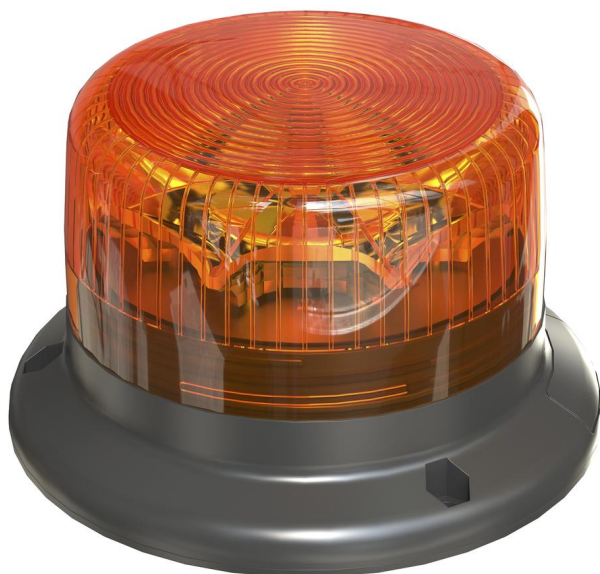

## LIGHTsignal LED BEACON Light 7W RBL102

*Besisukantis signalizavimo švyturėlis*

22834

*OSR LIGHTsignal LED BEACON Light 7W RBL102 12/24V  
1900K 89x148mm IP65 IK08*

*The OSRAM LIGHTsignal LED BEACON LIGHT is a 360° rotating, amber LED rotating beacon that can be mounted on vehicles with unusual width, length or load, as well as on municipal vehicles, emergency vehicles, command vehicles and accident assistance vehicles to draw attention to an unusual situation in road traffic or in the working environment. The rotating beacon from OSRAM can be used for better visual recognition, marking and securing of danger spots or special locations. Furthermore, rotating beacons are used in certain facilities, on machines and devices as well as in alarm systems. The LED rotating beacon from OSRAM is characterized by a high efficiency due to eight long-life highpower LEDs with up to 1900 Kelvin and 1200 Lumen, thus ensuring improved visibility and thus increased safety for you and others - during the day and at night. Thanks to the nonslip, shock-absorbing rubber base, the LED warning light from OSRAM has a particularly high vibration insensitivity.*

## KLASIFIKACIJA

Grupė	Optinė ir garsinė signalizavimo įranga
Klasė	Rotating beacon alarm luminaire
Pavadinimas	LIGHTsignal LED BEACON Light 7W RBL102
Gamintojas	OSRAM
Serija	LIGHTsignal
Tipas	Beacon Light RBL102
EAN	4062172232258
Gamintojo kodas	4062172232258

## PARAMETRAI

Galia [W]	7
Nominali įtampa [V]	12
Lempos tipas	LED lempa
Apsaugos klasė (IP)	IP65

Apsaugos klasė (NEMA)	Kita
Lempų lizdai	Kita
Elektros srovės tipas	AC/DC
Gaubto spalva	Gintarinė
Optika	Nenurodyta