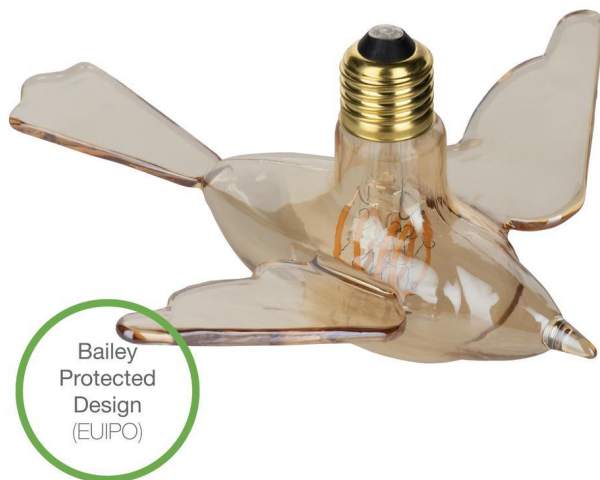

LED Bird Gold E27 4W 2200K DIM

LED lempa

41249

Bailey Bird Gold LED E27 4W 2200K 180lm Dimmable 230V-240V CRI90-100 360D 215x91mm LED Filament deco lamp

The Bailey Bird led filament lamp is part of the Designs by Bailey Lights series and is one of a kind. It is so unique that the design has been patented by Bailey. It has a regular E27 fitting so that it can be placed in practically all lamp holders and pendants. Of course you can combine it with the Bailey accessories or place it in the so called cage fixtures as a Bird in a Cage. The lamp provides you with warm light (2200K), it uses little energy (4W) and it has a long life-time (25.000h). Which make it a truly sustainable product. The Bailey Bird is dimmable (recommended dimmer Bailey WW15031 dimmer). Ideal to create a flock of birds on the ceiling, to mount them against wall or to use it in an even more creative idea.

KLASIFIKACIJA

Grupė	Lempos
Klasė	Šviesos diodų lempos
Pavadinimas	LED Bird Gold E27 4W 2200K DIM
Gamintojas	BAI
Serija	Designs by Bailey lights
Tipas	Bailey Bird
EAN	8714681436257
Gamintojo kodas	143625