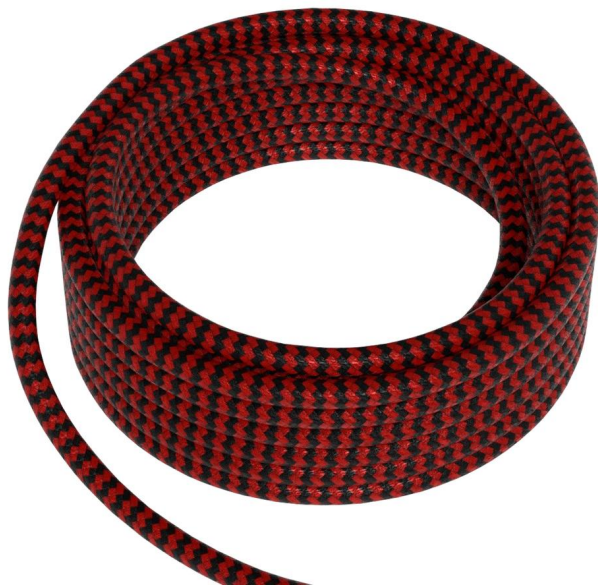

## Textile Cable 2x0.75mm<sup>2</sup> 3m Black/Red

Maitinimo kabelis

57619

CAL Textile Cable 2x0.75mm<sup>2</sup> 3m Black/Red

*Creating your own pendant has never been so easy and fun! Whether you are looking to match your lamp with a pendant or vice versa, the possibilities are almost endless. Chose your cord? You are now ready for the final step: choosing the lamp holder, ceiling cup and lamp.*

## KLASIFIKACIJA

Grupė	Baterijos; įkrovikliai ir maitinimo kabeliai
Klasė	Maitinimo kabeliai
Pavadinimas	Textile Cable 2x0.75mm <sup>2</sup> 3m Black/Red
Gamintojas	Calex
Serija	Calex Accessories
Tipas	Creations
EAN	8712879141051
Gamintojo kodas	940282