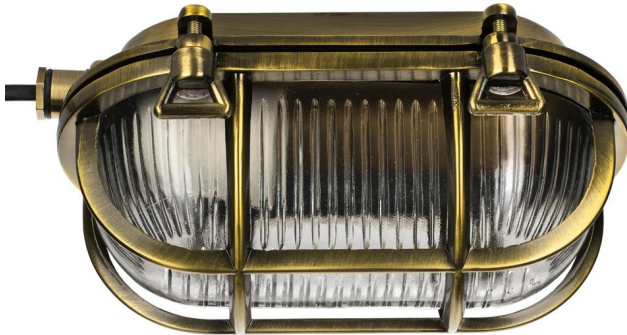

Bulkhead AHOI E27 Alu Bronze Oval IP64

Lubų/sienų šviestuvai

64732

BAI Bulkhead AHOI E27 Alu Bronze Oval IP64 Outdoor CLI Max 60W 50cm Cable 3x0.75mm² Nautical Ship Light Bulleye / Bullseye

The nostalgic ship lamp is back from never having been away. This ageless bulkhead, bullseye, bully as it is often called is made in vintage colours and materials to maintain the original look. Since it is rated IP64 (waterproof) this timeless fixture can both be used indoor and outdoor. It can both be mounted on wall and ceiling. The AHOI comes with a 3x0,75mm² 50cm cable but without a lamp inside.

KLASIFIKACIJA

Grupė	Šviestuvai
Klasė	Lubų/sienų šviestuvai
Pavadinimas	Bulkhead AHOI E27 Alu Bronze Oval IP64
Gamintojas	BAI
Serija	BaiLum ceiling/wall
Tipas	Bulkhead AHOI
EAN	8714681419649
Gamintojo kodas	141964

PARAMETRAI

Maksimalus sistemos galimumas [W]	60
Nominali įtampa [V]	220 - 240
Įtampos tipas	AC
Spinduliavimo kampas	Atvira/difuzinė šviesa
Ilgis [mm]	197
Plotis [mm]	136
Lempos tipas	LED keičiama
Korpuso spalva	Žalvario
Laidininko skerspjūvio plotas [mm ²]	0.75