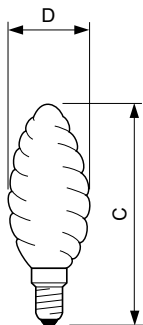

Deco Candle Twisted BW-shape clear

Deco 60W E14 230V BW35 CL 1CT/4X5F

Twisted, flame-shaped bulb with clear glass and vacuum- or gas-filled bulb with B- or E-base

Product data

General Information	
Cap-Base	E14 [E14]
Operating Position	S90 [Standing +/-90D or Base Down (BDH)]
Nominal Lifetime (Nom)	1000 h

Light Technical	
Luminous Flux (Nom)	655 lm
Color Rendering Index (Nom)	100

Operating and Electrical	
Power (Rated) (Nom)	60 W
Voltage (Nom)	230 V

Controls and Dimming	
Dimmable	Yes

Mechanical and Housing	
Bulb Finish	Clear

Approval and Application	
Energy Efficiency Label (EEL)	E

Product Data	
Full product code	871150001358338
Order product name	Deco 60W E14 230V BW35 CL 1CT/4X5F
EAN/UPC - Product	8711500013583
Order code	921502044219
Numerator - Quantity Per Pack	1
Numerator - Packs per outer box	20
Material Nr. (12NC)	921502044219
Net Weight (Piece)	19.000 g
ILCOS Code	IBBF/C-60-230-E14-35

Deco Candle Twisted BW-shape clear

Dimensional drawing

Product	D	C (max)
Deco 60W E14 230V BW35 CL 1CT/4X5F	35 mm	100 mm

CAN TWIS 60W E14 230V BW35 CL