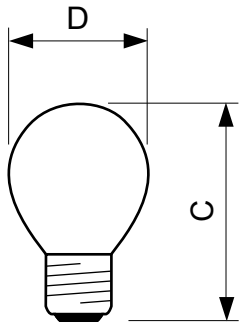

## STAN 60W E27 230V P45 CL 1CT/10X10F

Spherical vacuum- or gas-filled incandescent lamps with a clear glass bulb and E-base

### Product data

General Information	
Cap-Base	E27 [ E27]
Operating Position	S90 [ Standing +/-90D or Base Down (BDH)]
Nominal Lifetime (Nom)	1000 h
Light Technical	
Luminous Flux (Nom)	640 lm
Colour Rendering Index horiz (Nom)	100
Operating and Electrical	
Power (Rated) (Nom)	60 W
Voltage (Nom)	230 V
Controls and Dimming	
Dimmable	Yes
Mechanical and Housing	
Bulb Finish	Clear

Cap-Base Information	na [-]
Filament Shape	-
Approval and Application	
Energy Efficiency Label	E
Product Data	
Full product code	871150006702950
Order product name	Standard 60W E27 230V P45 CL 1CT/10X10F
EAN/UPC - Product	8711500067029
Order code	06702950
Numerator - Quantity Per Pack	1
Numerator - Packs per outer box	100
Material Nr. (12NC)	926000005857
Net Weight (Piece)	14.550 g
ILCOS Code	IBP/C-60-230-E27-45

### Dimensional drawing

LUS STD 60W E27 230V P45 CL

Product	D	C (max)
Standard 60W E27 230V P45 CL 1CT/10X10F	45 mm	73 mm