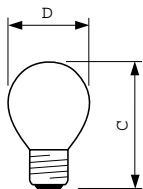

Party Lustre P45

PARTY 15W E27 220-240V P45 RE 1CT/4X5F

Coloured incandescent lamp with P45 shape and superior ESC coating

Product data

General Information	
Cap-Base	E27 [E27]
Operating Position	UNIVERSAL [Any or Universal (U)]
Nominal Lifetime (Nom)	1000 h
Switching Cycle	4000X
Light Technical	
Luminous Flux (Nom)	8 lm
Luminous Flux (Rated) (Nom)	8 lm
Colour Temperature, horizontal (Nom)	2700 K
Colour Rendering Index horiz (Nom)	100
Operating and Electrical	
Power (Rated) (Nom)	15.0 W
Starting Time (Nom)	0.0 s
Warm Up Time to 60% Light (Nom)	instant full light
Voltage (Nom)	220-240 V
Controls and Dimming	
Dimmable	Yes

Mechanical and Housing	
Bulb Finish	Red
Approval and Application	
Energy Efficiency Label	E
Energy Consumption kWh/1000 h	15 kWh
Product Data	
Full product code	871150017743838
Order product name	Party 15W E27 220-240V P45 RE 1CT/4X5F
EAN/UPC - Product	8711500177438
Order code	17743838
Numerator - Quantity Per Pack	1
Numerator - Packs per outer box	20
Material Nr. (12NC)	921587843326
Net Weight (Piece)	14.550 g
ILCOS Code	IBP/R-15-220/240-E27-45

Party Lustre P45

Dimensional drawing

Product	D	C (max)
Party 15W E27 220-240V P45 RE 1CT/4X5F	45 mm	74 mm

LUS COL 15W E27 220-240V P45 RE