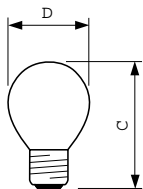

Party Lustre P45

Party 15W E27 220-240V P45 YE 1CT/4X5F

Colored incandescent lamp with P45 shape and superior ESC coating

Product data

General Information	
Cap-Base	E27 [E27]
Operating Position	UNIVERSAL [Any or Universal (U)]
Nominal Lifetime (Nom)	1000 h
Switching Cycle	4000X
Light Technical	
Luminous Flux (Nom)	100 lm
Luminous Flux (Rated) (Nom)	100 lm
Correlated Color Temperature (Nom)	2700 K
Color Rendering Index (Nom)	100
Operating and Electrical	
Power (Rated) (Nom)	15.0 W
Starting Time (Nom)	0.0 s
Warm Up Time to 60% Light (Nom)	instant full light
Voltage (Nom)	220-240 V
Controls and Dimming	
Dimmable	Yes

Mechanical and Housing	
Bulb Finish	Yellow
Approval and Application	
Energy Efficiency Label (EEL)	E
Energy Consumption kWh/1000 h	15 kWh
Product Data	
Full product code	871150017745238
Order product name	Party 15W E27 220-240V P45 YE 1CT/4X5F
EAN/UPC - Product	8711500177452
Order code	921587643329
Numerator - Quantity Per Pack	1
Numerator - Packs per outer box	20
Material Nr. (12NC)	921587643329
Net Weight (Piece)	14.550 g
ILCOS Code	IBP/Y-15-220/240-E27-45

Party Lustre P45

Dimensional drawing

Product	D	C (max)
Party 15W E27 220-240V P45 YE 1CT/4X5F	45 mm	74 mm

LUS COL 15W E27 220-240V P45 YE