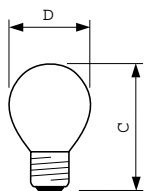

Party Lustre P45

Party 15W E27 220-240V P45 BL 1CT/4X5F

Colored incandescent lamp with P45 shape and superior ESC coating

Product data

General Information	
Cap-Base	E27 [E27]
Operating Position	UNIVERSAL [Any or Universal (U)]
Nominal Lifetime (Nom)	1000 h
Switching Cycle	4000X
Light Technical	
Luminous Flux (Nom)	2 lm
Luminous Flux (Rated) (Nom)	2 lm
Correlated Color Temperature (Nom)	2700 K
Color Rendering Index (Nom)	100
Operating and Electrical	
Power (Rated) (Nom)	15.0 W
Starting Time (Nom)	0.0 s
Warm Up Time to 60% Light (Nom)	instant full light
Voltage (Nom)	220-240 V
Controls and Dimming	
Dimmable	Yes

Mechanical and Housing	
Bulb Finish	Blue
Approval and Application	
Energy Efficiency Label (EEL)	E
Energy Consumption kWh/1000 h	15 kWh
Product Data	
Full product code	871150017747638
Order product name	Party 15W E27 220-240V P45 BL 1CT/4X5F
EAN/UPC - Product	8711500177476
Order code	921587543326
Numerator - Quantity Per Pack	1
Numerator - Packs per outer box	20
Material Nr. (12NC)	921587543326
Net Weight (Piece)	14.550 g
ILCOS Code	IBP/B-15-220/240-E27-45

Party Lustre P45

Dimensional drawing

Product	D	C (max)
Party 15W E27 220-240V P45 BL 1CT/4X5F	45 mm	74 mm

LUS COL 15W E27 220-240V P45 BL