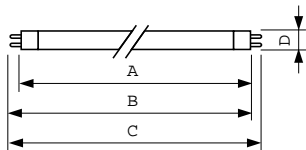

Numerator – quantity per pack	1
Numerator – packs per outer box	20
Material no. (12NC)	927929284026
Net weight (piece)	105.800 g
ILCOS Code	FDH-54/40/1B-L/P-G5-16/1150

Warnings and Safety

Dimensional drawing