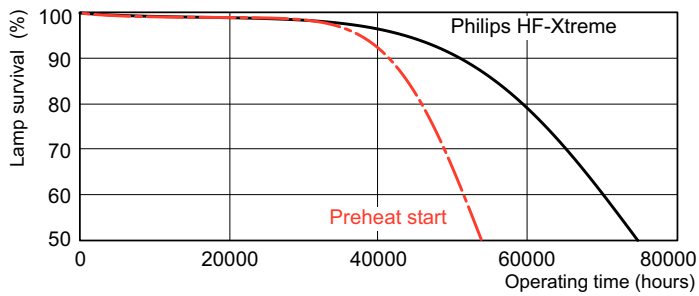

LDLE_TL5HO8Xa_0001-Life expectancy diagram

LDLE_TL5HO8Xa_0003-Life expectancy diagram