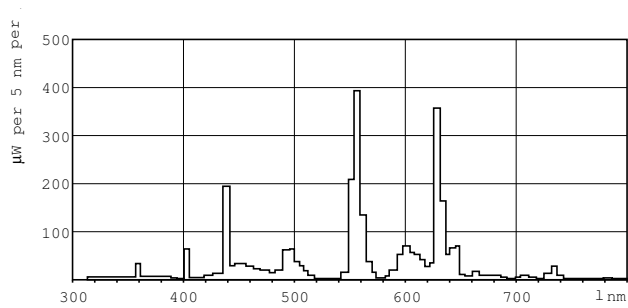

Light Technical	
Colour code	840 [CCT of 4,000 K]
Luminous flux (nom.)	5000 lm
Luminous flux (rated) (nom.)	4500 lm
Colour designation	Cool White (CW)
Luminous efficacy (@ max. lumen, rated) (nom.)	93 lm/W
Correlated colour temperature (nom.)	4000 K
Luminous efficacy (rated) (nom.)	83 lm/W
Color rendering index (max.)	85
Color rendering index (min.)	80
Color rendering index (nom.)	82
LLMF 2000 h Rated	96 %

Approval and Application

Energy efficiency label (EEL)	A+
Mercury (Hg) content (nom.)	3.0 mg

MASTER TL5 High Output Xtra

Energy Consumption kWh/1000 h	57 kWh
Product Data	
Full product code	871150026352005
Order product name	MASTER TL5 HO Xtra 54W/840 SLV/20
EAN/UPC – product	8711500263520
Order code	26352005
Local Code	54840XTRATL5

Numerator – quantity per pack	1
Numerator – packs per outer box	20
Material no. (12NC)	927929284026
Net weight (piece)	105.800 g
ILCOS Code	FDH-54/40/1B-L/P-G5-16/1150

Warnings and Safety

Dimensional drawing

TL5 HO Xtra 54W/840

Product

MASTER TL5 HO Xtra 54W/840 SLV/20

Photometric data

Lightcolour /840

Lightcolour /840

MASTER TL5 High Output Xtra

Lifetime