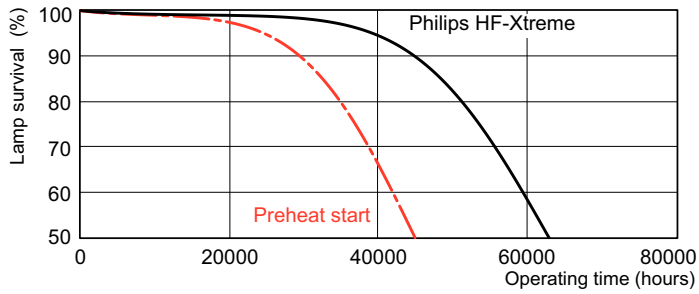

TL5 HO Xtra 54W/840

Product

MASTER TL5 HO Xtra 54W/840 SLV/20

Photometric data

Lightcolour /840

Lightcolour /840

MASTER TL5 High Output Xtra

Lifetime