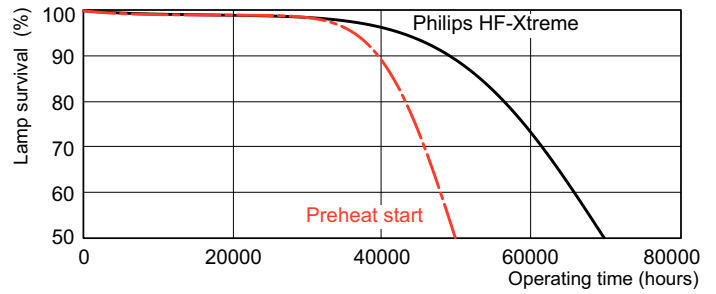

TL5 HO Xtra 54W/840

Product

MASTER TL5 HO Xtra 54W/840 SLV/20

Photometric data

Lightcolour /840

Lightcolour /840

MASTER TL5 High Output Xtra

Lifetime