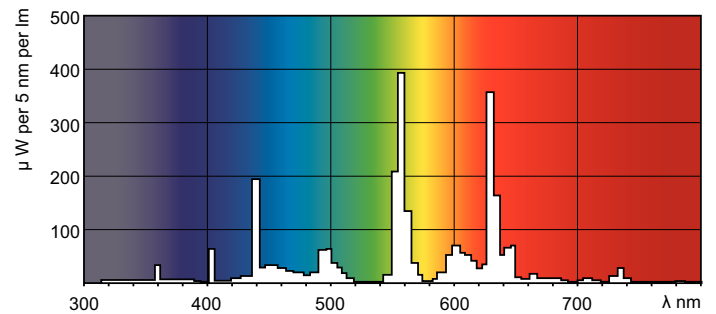

Light Technical	
Colour code	840 [CCT of 4,000 K]
Luminous flux (nom.)	5000 lm
Luminous flux (rated) (nom.)	4500 lm
Colour designation	Cool White (CW)
Luminous efficacy (@ max. lumen, rated) (nom.)	93 lm/W
Correlated colour temperature (nom.)	4000 K
Luminous efficacy (rated) (nom.)	83 lm/W
Color rendering index (max.)	85
Color rendering index (min.)	80
Color rendering index (nom.)	82
LLMF 2000 h Rated	96 %

Approval and Application

Energy efficiency label (EEL)	A+
Mercury (Hg) content (nom.)	3.0 mg

MASTER TL5 High Output Xtra

Energy Consumption kWh/1000 h	57 kWh
Product Data	
Full product code	871150026352005
Order product name	MASTER TL5 HO Xtra 54W/840 SLV/20
EAN/UPC – product	8711500263520
Order code	26352005
Local Code	54840XTRATL5

TL5 HO Xtra 54W/840

Product

MASTER TL5 HO Xtra 54W/840 SLV/20

Photometric data

Lightcolour /840

Lightcolour /840

MASTER TL5 High Output Xtra

Lifetime