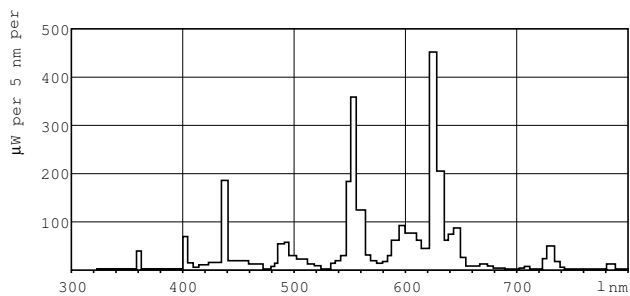

MASTER TL-D Eco

MASTER TL-D Eco 32W/830 1SL/25

Low-pressure mercury discharge lamps with a tubular 26 mm envelope

Product data

General Information	
Cap-Base	G13 [Medium Bi-Pin Fluorescent]
Life To 10% Failures (Nom)	12000 h
Life to 50% Failures (Nom)	15000 h
Life to 50% Failures Preheat (Nom)	20000 h
LSF 2000 h Rated	99 %
LSF 4000 h Rated	99 %
LSF 6000 h Rated	99 %
LSF 8000 h Rated	99 %
LSF 12000 h Rated	89 %
LSF 16000 h Rated	33 %
LSF 20000 h Rated	2 %

Light Technical	
Colour Code	830 [CCT of 3000K]
Luminous Flux (Nom)	3000 lm
Luminous Flux (Rated) (Nom)	2650 lm
Colour Designation	Warm White (WW)
Colour Temperature, horizontal (Nom)	3000 K
Luminous Efficacy (rated) (Nom)	82 lm/W
Colour Rendering Index horiz (Nom)	>80
Depreciation 2000 hrs	96 %
LLMF 4000 h Rated	95 %
Depreciation 5000 hrs	94 %
LLMF 8000 h Rated	93 %
LLMF 12000 h Rated	92 %

Mechanical and Housing	
Cap-Base Information	Green [Green Cap]

Approval and Application	
Energy Efficiency Label	A
Mercury (Hg) Content (Nom)	2.0 mg
Energy Consumption kWh/1000 h	39 kWh

Product Data	
Full product code	871150026458940
Order product name	MASTER TL-D Eco 32W/830 SLV/25
EAN/UPC - Product	8711500264589
Order code	26458940

Warnings and Safety

Dimensional drawing

Product	D (max)	A (max)	B (max)	B (min)	C (max)
MASTER TL-D Eco 32W/830 SLV/25	28 mm	1199.4 mm	1206.5 mm	1204.1 mm	1213.6 mm

TL-D Eco 32W/830

Photometric data

Lightcolour /830