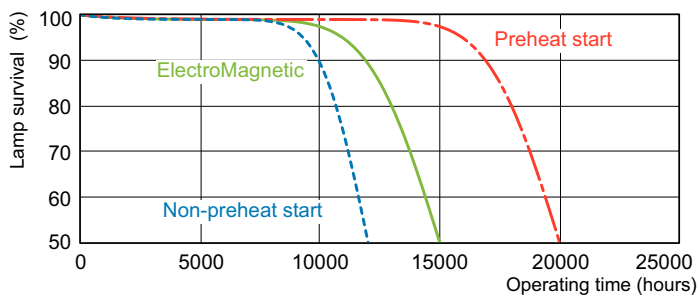

Lightcolour /830

Lightcolour /830

Lifetime

LDLE_TL-D8ECO_0001-Life expectancy diagram