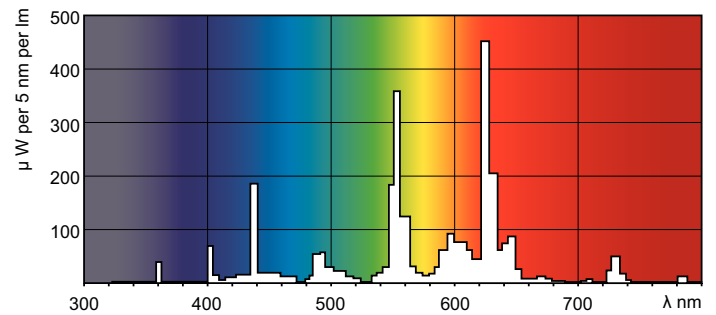

MASTER TL-D Eco

MASTER TL-D Eco 32W/830 1SL/25

Low-pressure mercury discharge lamps with a tubular 26 mm envelope

Product data

General Information	
Cap-Base	G13 [Medium Bi-Pin Fluorescent]
Life To 10% Failures (Nom)	12000 h
Life to 50% Failures (Nom)	15000 h
Life to 50% Failures Preheat (Nom)	20000 h
LSF 2000 h Rated	99 %
LSF 4000 h Rated	99 %
LSF 6000 h Rated	99 %
LSF 8000 h Rated	99 %
LSF 12000 h Rated	89 %
LSF 16000 h Rated	33 %
LSF 20000 h Rated	2 %

Light Technical	
Colour Code	830 [CCT of 3000K]
Luminous Flux (Nom)	3000 lm
Luminous Flux (Rated) (Nom)	2650 lm
Colour Designation	Warm White (WW)
Colour Temperature, horizontal (Nom)	3000 K
Luminous Efficacy (rated) (Nom)	82 lm/W
Colour Rendering Index horiz (Nom)	>80
Depreciation 2000 hrs	96 %
LLMF 4000 h Rated	95 %
Depreciation 5000 hrs	94 %
LLMF 8000 h Rated	93 %
LLMF 12000 h Rated	92 %

Mechanical and Housing	
Cap-Base Information	Green [Green Cap]

Approval and Application	
Energy Efficiency Label	A
Mercury (Hg) Content (Nom)	2.0 mg
Energy Consumption kWh/1000 h	39 kWh

Product Data	
Full product code	871150026458940
Order product name	MASTER TL-D Eco 32W/830 SLV/25
EAN/UPC - Product	8711500264589
Order code	26458940

Warnings and Safety

Dimensional drawing

Product	D (max)	A (max)	B (max)	B (min)	C (max)
MASTER TL-D Eco 32W/830 SLV/25	28 mm	1199.4 mm	1206.5 mm	1204.1 mm	1213.6 mm

TL-D Eco 32W/830

Photometric data

Lightcolour /830