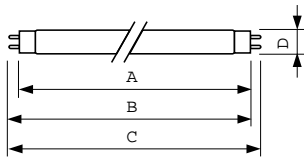

Warnings and Safety

Dimensional drawing

Product	D (max)	A (max)	B (max)	B (min)	C (max)
MASTER TL-D Eco 32W/830 SLV/25	28 mm	1199.4 mm	1206.5 mm	1204.1 mm	1213.6 mm

TL-D Eco 32W/830

Photometric data

Lightcolour /830