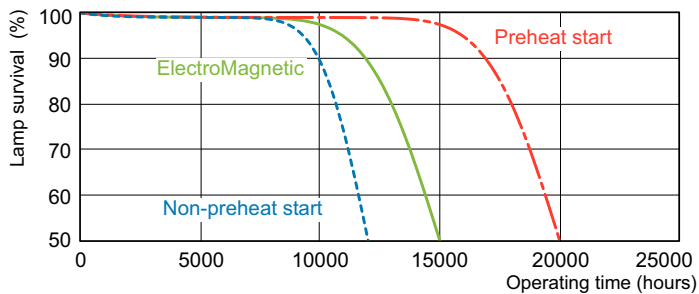

Lightcolour /865

Lightcolour /865

Lifetime

LDLE_TL-D8ECO_0001-Life expectancy diagram