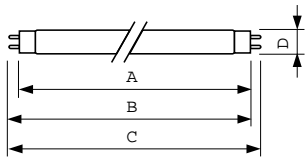

Warnings and Safety

Dimensional drawing

Product	D (max)	A (max)	B (max)	B (min)	C (max)
MASTER TL-D Eco 32W/865 SLV/25	28 mm	1199.4 mm	1206.5 mm	1204.1 mm	1213.6 mm

TL-D Eco 32W/865

Photometric data

Lightcolour /865