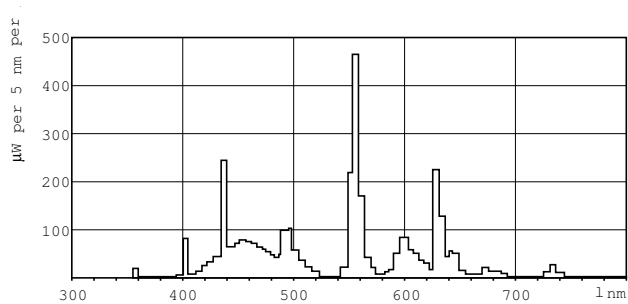

MASTER TL-D Eco

MASTER TL-D Eco 32W/865 1SL/25

Low-pressure mercury discharge lamps with a tubular 26 mm envelope

Product data

General Information	
Cap-Base	G13 [Medium Bi-Pin Fluorescent]
Life To 10% Failures (Nom)	12000 h
Life to 50% Failures (Nom)	15000 h
Life to 50% Failures Preheat (Nom)	20000 h
LSF 2000 h Rated	99 %
LSF 4000 h Rated	99 %
LSF 6000 h Rated	99 %
LSF 8000 h Rated	99 %
LSF 12000 h Rated	89 %
LSF 16000 h Rated	33 %
LSF 20000 h Rated	2 %

Warnings and Safety

Dimensional drawing

Product	D (max)	A (max)	B (max)	B (min)	C (max)
MASTER TL-D Eco 32W/865 SLV/25	28 mm	1199.4 mm	1206.5 mm	1204.1 mm	1213.6 mm

TL-D Eco 32W/865

Photometric data

Lightcolour /865