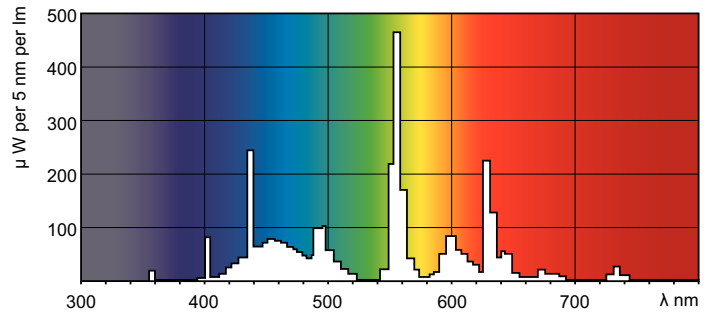

MASTER TL-D Eco

MASTER TL-D Eco 32W/865 1SL/25

Low-pressure mercury discharge lamps with a tubular 26 mm envelope

Product data

General Information	
Cap-Base	G13 [Medium Bi-Pin Fluorescent]
Life To 10% Failures (Nom)	12000 h
Life to 50% Failures (Nom)	15000 h
Life to 50% Failures Preheat (Nom)	20000 h
LSF 2000 h Rated	99 %
LSF 4000 h Rated	99 %
LSF 6000 h Rated	99 %
LSF 8000 h Rated	99 %
LSF 12000 h Rated	89 %
LSF 16000 h Rated	33 %
LSF 20000 h Rated	2 %

Light Technical	
Colour Code	865 [CCT of 6500K]
Luminous Flux (Nom)	2850 lm
Luminous Flux (Rated) (Nom)	2550 lm
Colour Designation	Cool Daylight
Colour Temperature, horizontal (Nom)	6500 K
Luminous Efficacy (rated) (Nom)	79 lm/W
Colour Rendering Index horiz (Nom)	>80
Depreciation 2000 hrs	96 %
LLMF 4000 h Rated	95 %
Depreciation 5000 hrs	94 %
LLMF 8000 h Rated	93 %
LLMF 12000 h Rated	92 %

Mechanical and Housing	
Cap-Base Information	Green [Green Cap]

Approval and Application	
Energy Efficiency Label	A
Mercury (Hg) Content (Nom)	2.0 mg
Energy Consumption kWh/1000 h	39 kWh

Product Data	
Full product code	871150026464040
Order product name	MASTER TL-D Eco 32W/865 SLV/25
EAN/UPC - Product	8711500264640
Order code	26464040

Warnings and Safety

Dimensional drawing

Product	D (max)	A (max)	B (max)	B (min)	C (max)
MASTER TL-D Eco 32W/865 SLV/25	28 mm	1199.4 mm	1206.5 mm	1204.1 mm	1213.6 mm

TL-D Eco 32W/865

Photometric data

Lightcolour /865