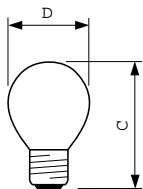

Party Lustre P45

PARTY 15W E27 220-240V P45 GR 1CT/4X5F

Coloured incandescent lamp with P45 shape and superior ESC coating

Product data

General Information	
Cap-Base	E27 [E27]
Operating Position	UNIVERSAL [Any or Universal (U)]
Nominal Lifetime (Nom)	1000 h
Switching Cycle	4000X
Light Technical	
Luminous Flux (Nom)	5 lm
Luminous Flux (Rated) (Nom)	5 lm
Colour Temperature, horizontal (Nom)	2700 K
Colour Rendering Index horiz (Nom)	100
Operating and Electrical	
Power (Rated) (Nom)	15.0 W
Starting Time (Nom)	0.0 s
Warm Up Time to 60% Light (Nom)	instant full light
Voltage (Nom)	220-240 V
Controls and Dimming	
Dimmable	Yes

Mechanical and Housing	
Bulb Finish	Green
Approval and Application	
Energy Efficiency Label	E
Energy Consumption kWh/1000 h	15 kWh
Product Data	
Full product code	871150032690438
Order product name	Party 15W E27 220-240V P45 GR 1CT/4X5F
EAN/UPC - Product	8711500326904
Order code	32690438
Numerator - Quantity Per Pack	1
Numerator - Packs per outer box	20
Material Nr. (12NC)	921587743329
Net Weight (Piece)	14.550 g
ILCOS Code	IBP/G-15-220/240-E27-45

Party Lustre P45

Dimensional drawing

Product	D	C (max)
Party 15W E27 220-240V P45 GR 1CT/4X5F	45 mm	74 mm

LUS COL 15W E27 220-240V P45 GR