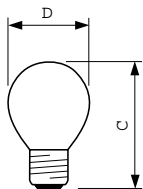

Party Lustre P45

Party 15W E27 220-240V P45 OR 1CT/4X5F

Colored incandescent lamp with P45 shape and superior ESC coating

Product data

General Information	
Cap-Base	E27 [E27]
Operating Position	UNIVERSAL [Any or Universal (U)]
Nominal Lifetime (Nom)	1000 h
Switching Cycle	4000X
Light Technical	
Luminous Flux (Nom)	25 lm
Luminous Flux (Rated) (Nom)	25 lm
Correlated Color Temperature (Nom)	2700 K
Color Rendering Index (Nom)	100
Operating and Electrical	
Power (Rated) (Nom)	15.0 W
Starting Time (Nom)	0.0 s
Warm Up Time to 60% Light (Nom)	instant full light
Voltage (Nom)	220-240 V
Controls and Dimming	
Dimmable	Yes

Mechanical and Housing	
Bulb Finish	Orange
Approval and Application	
Energy Efficiency Label (EEL)	E
Energy Consumption kWh/1000 h	15 kWh
Product Data	
Full product code	871150032692838
Order product name	Party 15W E27 220-240V P45 OR 1CT/4X5F
EAN/UPC - Product	8711500326928
Order code	921587943326
Numerator - Quantity Per Pack	1
Numerator - Packs per outer box	20
Material Nr. (12NC)	921587943326
Net Weight (Piece)	14.550 g
ILCOS Code	IBP/O-15-220/240-E27-45

Party Lustre P45

Dimensional drawing

Product	D	C (max)
Party 15W E27 220-240V P45 OR 1CT/4X5F	45 mm	74 mm

LUS COL 15W E27 220-240V P45 OR