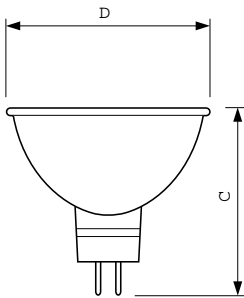

Product data

General Information		Power Factor (Nom)	
Cap-Base	GU5.3 [GU5.3]		1
Philips Code	14715	Voltage (Nom)	12 V
Operating Position	UNIVERSAL [Any or Universal (U)]	Controls and Dimming	
ANSI Code Halogen	BAB	Dimmable	Yes
Nominal Lifetime (Nom)	4000 h	Mechanical and Housing	
Switching Cycle	16000X	Bulb Finish	Clear
Light Technical		Approval and Application	
Beam Angle (Nom)	36 °	Energy Efficiency Label (EEL)	B
Luminous Flux (Rated) (Nom)	230 lm	Energy Consumption kWh/1000 h	21 kWh
Luminous Intensity (Max)	700 cd	Luminaire Design Requirements	
Rated Beam Angle	36 °	Bulb Temperature (Max)	250 °C
Correlated Color Temperature (Nom)	3000 K	Cap-Base Temperature (Max)	350 °C
Color Rendering Index (Nom)	100	Product Data	
LLMF at End of Nominal Lifetime (Min)	80 %	Full product code	871150043072460
Luminous Flux in 90° Cone (Rated)	230 lm	Order product name	Brilliantline Alu 20W GU5.3 12V MR16 36D 1CT/10X5F
Operating and Electrical		EAN/UPC - Product	8711500430724
Power (Rated) (Nom)	20.0 W	Order code	924057217101
Lamp Current (Nom)	1.72 A		
Starting Time (Nom)	0.0 s		
Warm Up Time to 60% Light (Nom)	instant full light		

Brilliantline Alu

Numerator - Quantity Per Pack	1
Numerator - Packs per outer box	50
Material Nr. (12NC)	924057217101
Net Weight (Piece)	30.000 g

ILCOS Code	HAGS-20-12-GU5.3-50/36
------------	------------------------

Warnings and Safety

- Due to the heat that radiates from the bulb, a minimum distance of 0,5 m is required between bulb and combustible materials or objects susceptible to drying or fading.

Dimensional drawing