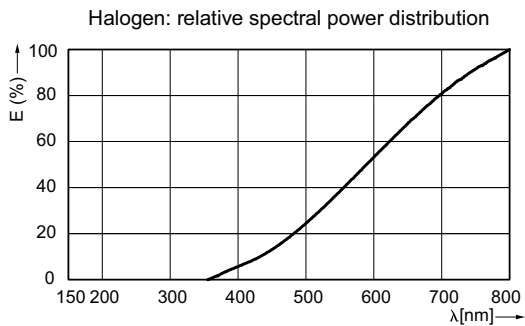

Photometric data

Brilliantline Alu 20W 36D