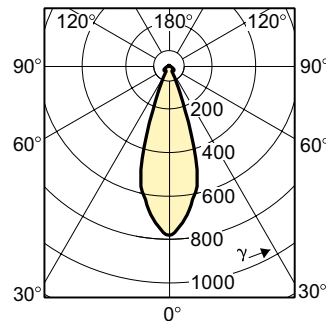

Photometric data

Brilliantline Alu 20W 36D