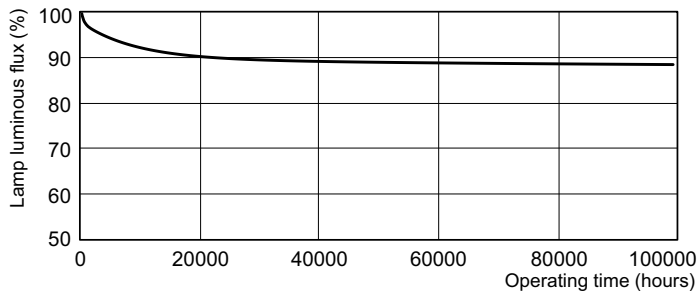

TL-D Xtreme 18W/830

Photometric data

LDPB_TL-D8LL_830-Spectral power distribution B/W

MASTER TL-D Xtreme

Lifetime

LDLE_TL-D8LL_0001-Life expectancy diagram

LDLE_TL-D8LL_0003-Life expectancy diagram

LDLM_TL-D8LL_0001-Lumen maintenance diagram