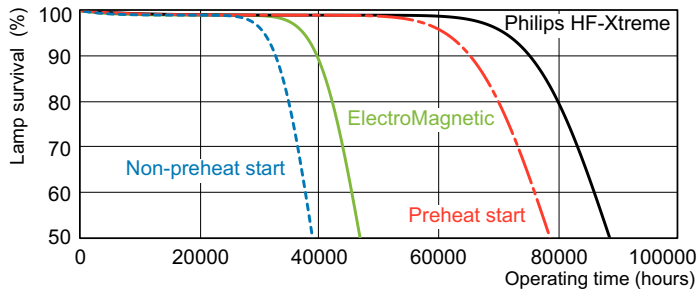

TL-D Xtreme 18W/830

Photometric data

LDPB_TL-D8LL_830-Spectral power distribution B/W

MASTER TL-D Xtreme

Lifetime

LDLE_TL-D8LL_0001-Life expectancy diagram

LDLE_TL-D8LL_0003-Life expectancy diagram

LDLM_TL-D8LL_0001-Lumen maintenance diagram