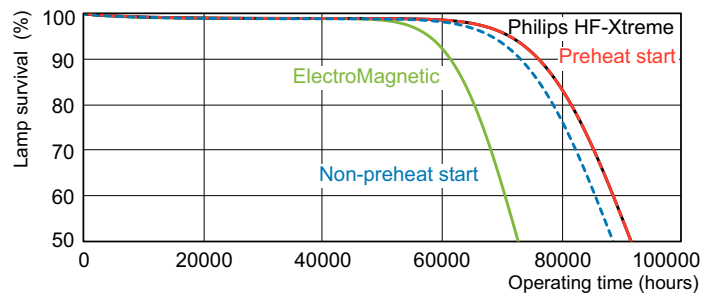

TL-D Xtreme 18W/830

Photometric data

LDPB_TL-D8LL_830-Spectral power distribution B/W

MASTER TL-D Xtreme

Lifetime

LDLE_TL-D8LL_0001-Life expectancy diagram

LDLE_TL-D8LL_0003-Life expectancy diagram

LDLM_TL-D8LL_0001-Lumen maintenance diagram