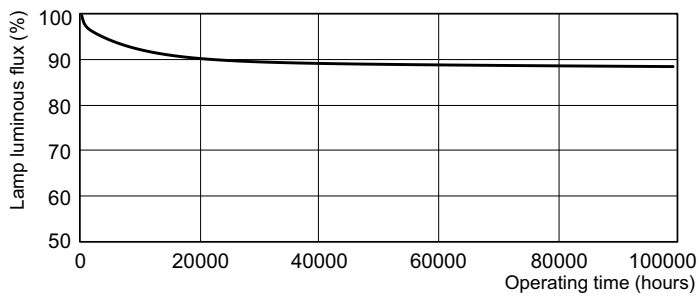

TL-D Xtreme 36W/830

Photometric data

LDPB_TL-D8LL_830-Spectral power distribution B/W

MASTER TL-D Xtreme

Lifetime

LDLE_TL-D8LL_0001-Life expectancy diagram

LDLE_TL-D8LL_0003-Life expectancy diagram

LDLM_TL-D8LL_0001-Lumen maintenance diagram