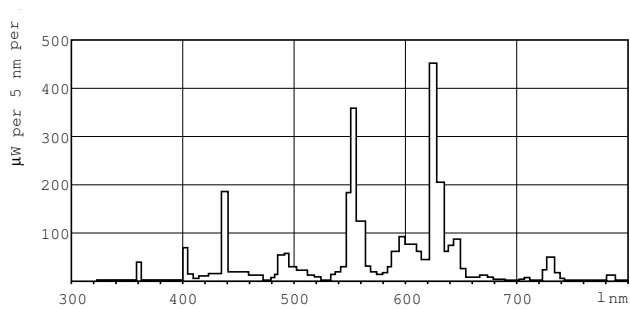

Product data

General Information	
Cap-Base	G13 [Medium Bi-Pin Fluorescent]
Life to 50% Failures (Nom)	47000 h
Life to 50% Failures Preheat (Nom)	79000 h
LSF 2000 h Rated	100 %
LSF 4000 h Rated	99 %
LSF 6000 h Rated	99 %
LSF 8000 h Rated	99 %
LSF 12000 h Rated	99 %
LSF 16000 h Rated	99 %
LSF 20000 h Rated	99 %
Light Technical	
Color Code	830 [CCT of 3000K]
Luminous Flux (Nom)	3250 lm
Luminous Flux (Rated) (Nom)	3250 lm
Color Designation	Warm White (WW)
Correlated Color Temperature (Nom)	3000 K
Luminous Efficacy (rated) (Nom)	90 lm/W
Color Rendering Index (Nom)	>80
LLMF 2000 h Rated	96 %
LLMF 4000 h Rated	95 %

Controls and Dimming	
Dimmable	Yes

Approval and Application	
Energy Efficiency Label (EEL)	A
Mercury (Hg) Content (Nom)	3.0 mg
Energy Consumption kWh/1000 h	42 kWh

MASTER TL-D Xtreme

Product Data

Full product code	871150055866440
Order product name	MASTER TL-D Xtreme 36W/830 SLV
EAN/UPC - Product	8711500558664
Order code	927982383014
Numerator - Quantity Per Pack	1

Numerator - Packs per outer box	25
Material Nr. (12NC)	927982383014
Net Weight (Piece)	135.000 g
ILCOS Code	FD-36/30/1B-E-G13

Warnings and Safety

Dimensional drawing

Product	D (max)	A (max)	B (max)	B (min)	C (max)
MASTER TL-D Xtreme 36W/830 SLV	28 mm	1199.4 mm	1206.5 mm	1204.1 mm	1213.6 mm

TL-D Xtreme 36W/830

Photometric data

LDPB_TL-D8LL_830-Spectral power distribution B/W

MASTER TL-D Xtreme

Lifetime

LDLE_TL-D8LL_0001-Life expectancy diagram

LDLE_TL-D8LL_0003-Life expectancy diagram

LDLM_TL-D8LL_0001-Lumen maintenance diagram