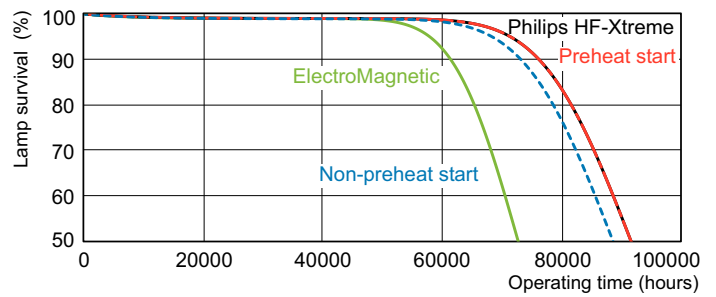

Product data

General Information	
Cap-Base	G13 [Medium Bi-Pin Fluorescent]
Life to 50% Failures (Nom)	47000 h
Life to 50% Failures Preheat (Nom)	79000 h
LSF 2000 h Rated	100 %
LSF 4000 h Rated	99 %
LSF 6000 h Rated	99 %
LSF 8000 h Rated	99 %
LSF 12000 h Rated	99 %
LSF 16000 h Rated	99 %
LSF 20000 h Rated	99 %
Light Technical	
Color Code	830 [CCT of 3000K]
Luminous Flux (Nom)	3250 lm
Luminous Flux (Rated) (Nom)	3250 lm
Color Designation	Warm White (WW)
Correlated Color Temperature (Nom)	3000 K
Luminous Efficacy (rated) (Nom)	90 lm/W
Color Rendering Index (Nom)	>80
LLMF 2000 h Rated	96 %
LLMF 4000 h Rated	95 %

TL-D Xtreme 36W/830

Photometric data

LDPB_TL-D8LL_830-Spectral power distribution B/W

MASTER TL-D Xtreme

Lifetime

LDLE_TL-D8LL_0001-Life expectancy diagram

LDLE_TL-D8LL_0003-Life expectancy diagram

LDLM_TL-D8LL_0001-Lumen maintenance diagram