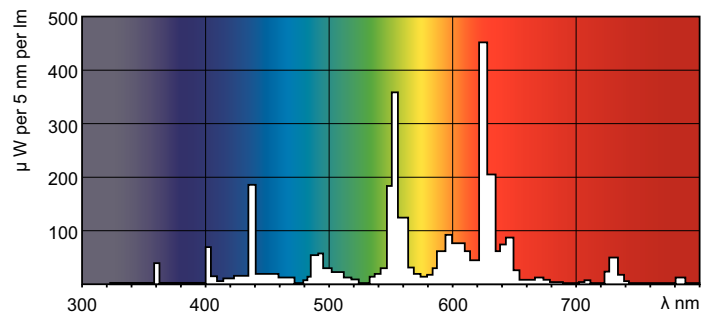

Product data

General Information	
Cap-Base	G13 [Medium Bi-Pin Fluorescent]
Life to 50% Failures (Nom)	47000 h
Life to 50% Failures Preheat (Nom)	79000 h
LSF 2000 h Rated	100 %
LSF 4000 h Rated	99 %
LSF 6000 h Rated	99 %
LSF 8000 h Rated	99 %
LSF 12000 h Rated	99 %
LSF 16000 h Rated	99 %
LSF 20000 h Rated	99 %
Light Technical	
Color Code	830 [CCT of 3000K]
Luminous Flux (Nom)	3250 lm
Luminous Flux (Rated) (Nom)	3250 lm
Color Designation	Warm White (WW)
Correlated Color Temperature (Nom)	3000 K
Luminous Efficacy (rated) (Nom)	90 lm/W
Color Rendering Index (Nom)	>80
LLMF 2000 h Rated	96 %
LLMF 4000 h Rated	95 %

Controls and Dimming	
Dimmable	Yes

Approval and Application	
Energy Efficiency Label (EEL)	A
Mercury (Hg) Content (Nom)	3.0 mg
Energy Consumption kWh/1000 h	42 kWh

MASTER TL-D Xtreme

Product Data

Full product code	871150055866440
Order product name	MASTER TL-D Xtreme 36W/830 SLV
EAN/UPC - Product	8711500558664
Order code	927982383014
Numerator - Quantity Per Pack	1

Numerator - Packs per outer box	25
Material Nr. (12NC)	927982383014
Net Weight (Piece)	135.000 g
ILCOS Code	FD-36/30/1B-E-G13

Warnings and Safety

Dimensional drawing

Product	D (max)	A (max)	B (max)	B (min)	C (max)
MASTER TL-D Xtreme 36W/830 SLV	28 mm	1199.4 mm	1206.5 mm	1204.1 mm	1213.6 mm

TL-D Xtreme 36W/830

Photometric data

LDPB_TL-D8LL_830-Spectral power distribution B/W

MASTER TL-D Xtreme

Lifetime

LDLE_TL-D8LL_0001-Life expectancy diagram

LDLE_TL-D8LL_0003-Life expectancy diagram

LDLM_TL-D8LL_0001-Lumen maintenance diagram