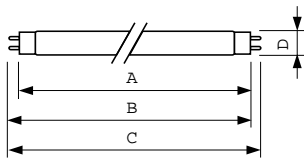

MASTER TL-D Super 80

Order product name	MASTER TL-D Super 80 1m 36W/840 SLV/25
EAN/UPC – product	8711500558770
Order code	55877040
Local Code	M36840NG
Numerator – quantity per pack	1
Numerator – packs per outer box	25

Material no. (12NC)	927923084014
Net weight (piece)	120.000 g
ILCOS Code	FD-36/40/1B-E-G13

Warnings and Safety

Dimensional drawing