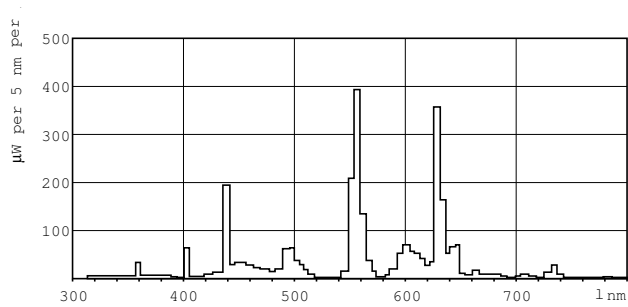

MASTER TL-D Super 80

Order product name	MASTER TL-D Super 80 1m 36W/840 SLV/25
EAN/UPC – product	8711500558770
Order code	55877040
Local Code	M36840NG
Numerator – quantity per pack	1
Numerator – packs per outer box	25

Material no. (12NC)	927923084014
Net weight (piece)	120.000 g
ILCOS Code	FD-36/40/1B-E-G13

Warnings and Safety

Dimensional drawing

Product	D (max)	A (max)	B (max)	B (min)	C (max)
MASTER TL-D Super 80 1m 36W/840 SLV/25	28 mm	970.0 mm	977.1 mm	974.7 mm	984.2 mm

TL-D 1m 36W/840

Photometric data

Lightcolour /840