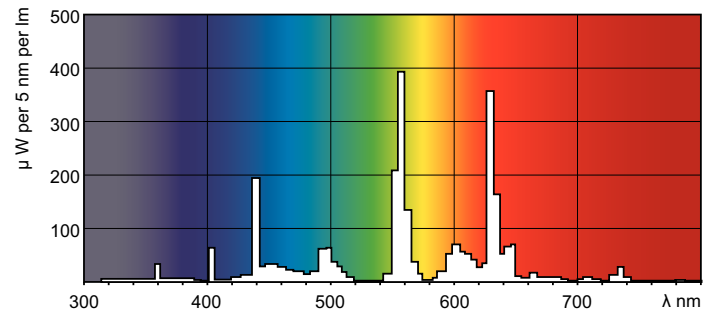

### Product data

General Information		LLMF 6000 h Rated		94 %	
Cap base	G13 [ Medium Bi-Pin Fluorescent]	LLMF 8000 h Rated	93 %		
Life to 10% failures (nom.)	12000 h	LLMF 12000 h Rated	92 %		
Life to 50% failures (nom.)	15000 h	LLMF 16000 h Rated	91 %		
Life to 50% failures preheat (nom.)	20000 h	LLMF 20000 h Rated	90 %		
LSF 2000 h Rated	99 %	<b>Operating and Electrical</b>			
LSF 4000 h Rated	99 %	Power (Rated) (Nom)	36 W		
LSF 6000 h Rated	99 %	Lamp current (nom.)	0.560 A		
LSF 8000 h Rated	99 %	<b>Temperature</b>			
LSF 12000 h Rated	89 %	Design temperature (nom.)	25 °C		
LSF 16000 h Rated	33 %	<b>Controls and Dimming</b>			
LSF 20000 h Rated	2 %	Dimmable	yes		
<b>Light Technical</b>		<b>Approval and Application</b>			
Colour code	840 [ CCT of 4,000 K]	Energy efficiency label (EEL)	A		
Luminous flux (nom.)	3100 lm	Mercury (Hg) content (nom.)	2.0 mg		
Luminous flux (rated) (nom.)	3100 lm	Energy Consumption kWh/1000 h	42 kWh		
Colour designation	Cool White (CW)	<b>Product Data</b>			
Correlated colour temperature (nom.)	4000 K	Full product code	871150055877040		
Luminous efficacy (rated) (nom.)	86 lm/W				
Color rendering index (nom.)	>80				
LLMF 2000 h Rated	96 %				
LLMF 4000 h Rated	95 %				

## Dimensional drawing

Product	D (max)	A (max)	B (max)	B (min)	C (max)
MASTER TL-D Super 80 1m 36W/840 SLV/25	28 mm	970.0 mm	977.1 mm	974.7 mm	984.2 mm

TL-D 1m 36W/840

## Photometric data

Lightcolour /840

Lightcolour /840