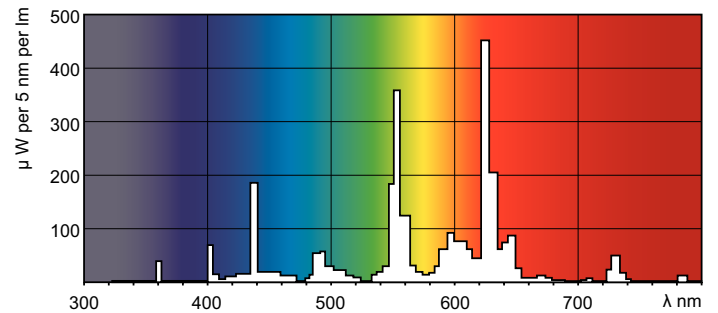

Lightcolour /830