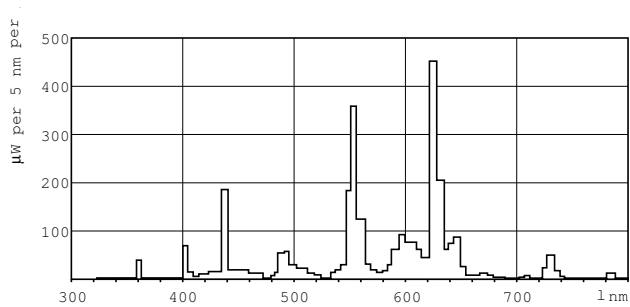

MASTER TL-D Super 80

Order product name	MASTER TL-D Super 80 38W/830 SLV/25
EAN/UPC – product	8711500558800
Order code	55880040
Local Code	38830NG
Numerator – quantity per pack	1
Numerator – packs per outer box	25

Material no. (12NC)	927923583014
Net weight (piece)	133.000 g
ILCOS Code	FD-38/30/1B-E-G13

Warnings and Safety

Dimensional drawing

Product	D (max)	A (max)	B (max)	B (min)	C (max)
MASTER TL-D Super 80 38W/830 SLV/25	28 mm	1047.0 mm	1054.1 mm	1051.7 mm	1061.2 mm

TL-D 38W/830

Photometric data

Lightcolour /830