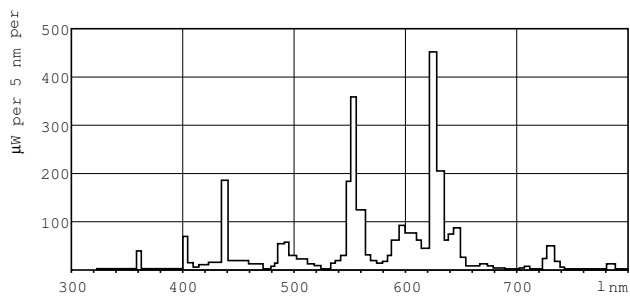

Light Technical	
Colour code	830 [CCT of 3,000 K]
Luminous flux (nom.)	5150 lm
Luminous flux (rated) (nom.)	5150 lm
Colour designation	Warm white (WW)
Correlated colour temperature (nom.)	3000 K
Luminous efficacy (rated) (nom.)	88 lm/W
Color rendering index (nom.)	>80
LLMF 2000 h Rated	96 %
LLMF 4000 h Rated	95 %
LLMF 6000 h Rated	94 %
LLMF 8000 h Rated	93 %
LLMF 12000 h Rated	92 %
LLMF 16000 h Rated	91 %

Approval and Application	
Energy efficiency label (EEL)	A
Mercury (Hg) content (nom.)	3.0 mg
Energy Consumption kWh/1000 h	68 kWh

Product Data	
Full product code	871150055882440
Order product name	MASTER TL-D Xtreme 58W/830 SLV
EAN/UPC – product	8711500558824
Order code	55882440
Local Code	58830XTREME
Numerator – quantity per pack	1
Numerator – packs per outer box	25
Material no. (I2NC)	927983383014

MASTER TL-D Xtreme

Net weight (piece)	167.000 g
ILCOS Code	FD-58/30/1B-E-G13

Warnings and Safety

Dimensional drawing

Product	D (max)	A (max)	B (max)	B (min)	C (max)
MASTER TL-D Xtreme 58W/830 SLV	28 mm	1500.0 mm	1507.1 mm	1504.7 mm	1514.2 mm

TL-D Xtreme 58W/830

Photometric data

Lightcolour /830

Lightcolour /830

Lifetime

LDLE_TL-D8LL_0001-Life expectancy diagram

MASTER TL-D Xtreme

Lifetime