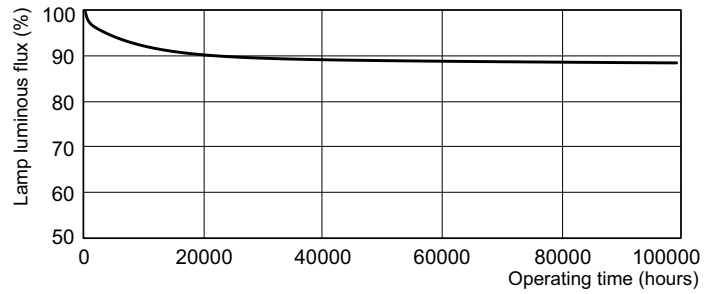

Light Technical	
Colour code	830 [CCT of 3,000 K]
Luminous flux (nom.)	5150 lm
Luminous flux (rated) (nom.)	5150 lm
Colour designation	Warm white (WW)
Correlated colour temperature (nom.)	3000 K
Luminous efficacy (rated) (nom.)	88 lm/W
Color rendering index (nom.)	>80
LLMF 2000 h Rated	96 %
LLMF 4000 h Rated	95 %
LLMF 6000 h Rated	94 %
LLMF 8000 h Rated	93 %
LLMF 12000 h Rated	92 %
LLMF 16000 h Rated	91 %

TL-D Xtreme 58W/830

Photometric data

Lightcolour /830

Lightcolour /830

Lifetime

LDLE_TL-D8LL_0001-Life expectancy diagram

MASTER TL-D Xtreme

Lifetime