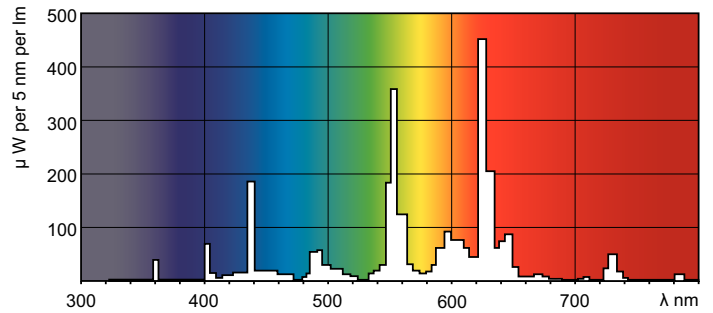

MASTER TL-D Xtreme

MASTER TL-D Xtreme 58W/830 1SL/25

Low-pressure mercury discharge lamp with a tubular 26mm envelope

Product data

General Information	
Cap base	G13 [Medium Bi-Pin Fluorescent]
Life to 50% failures (nom.)	47000 h
Life to 50% failures preheat (nom.)	79000 h
LSF 2000 h Rated	100 %
LSF 4000 h Rated	99 %
LSF 6000 h Rated	99 %
LSF 8000 h Rated	99 %
LSF 12000 h Rated	99 %
LSF 16000 h Rated	99 %
LSF 20000 h Rated	99 %

Light Technical	
Colour code	830 [CCT of 3,000 K]
Luminous flux (nom.)	5150 lm
Luminous flux (rated) (nom.)	5150 lm
Colour designation	Warm white (WW)
Correlated colour temperature (nom.)	3000 K
Luminous efficacy (rated) (nom.)	88 lm/W
Color rendering index (nom.)	>80
LLMF 2000 h Rated	96 %
LLMF 4000 h Rated	95 %
LLMF 6000 h Rated	94 %
LLMF 8000 h Rated	93 %
LLMF 12000 h Rated	92 %
LLMF 16000 h Rated	91 %

MASTER TL-D Xtreme

Net weight (piece)	167.000 g
ILCOS Code	FD-58/30/1B-E-G13

Warnings and Safety

Dimensional drawing

Product	D (max)	A (max)	B (max)	B (min)	C (max)
MASTER TL-D Xtreme 58W/830 SLV	28 mm	1500.0 mm	1507.1 mm	1504.7 mm	1514.2 mm

TL-D Xtreme 58W/830

Photometric data

Lightcolour /830

Lightcolour /830

Lifetime

LDLE_TL-D8LL_0001-Life expectancy diagram

MASTER TL-D Xtreme

Lifetime