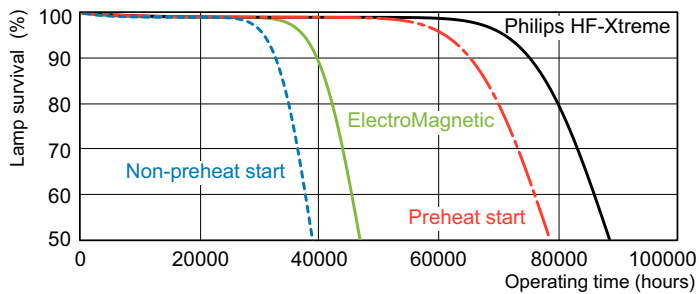

TL-D Xtreme 58W/830

Photometric data

Lightcolour /830

Lightcolour /830

Lifetime

LDLE_TL-D8LL_0001-Life expectancy diagram

MASTER TL-D Xtreme

Lifetime