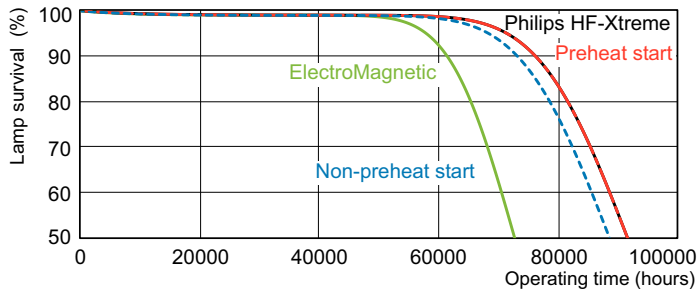

Light Technical	
Colour code	830 [CCT of 3,000 K]
Luminous flux (nom.)	5150 lm
Luminous flux (rated) (nom.)	5150 lm
Colour designation	Warm white (WW)
Correlated colour temperature (nom.)	3000 K
Luminous efficacy (rated) (nom.)	88 lm/W
Color rendering index (nom.)	>80
LLMF 2000 h Rated	96 %
LLMF 4000 h Rated	95 %
LLMF 6000 h Rated	94 %
LLMF 8000 h Rated	93 %
LLMF 12000 h Rated	92 %
LLMF 16000 h Rated	91 %

TL-D Xtreme 58W/830

Photometric data

Lightcolour /830

Lightcolour /830

Lifetime

LDLE_TL-D8LL_0001-Life expectancy diagram

MASTER TL-D Xtreme

Lifetime