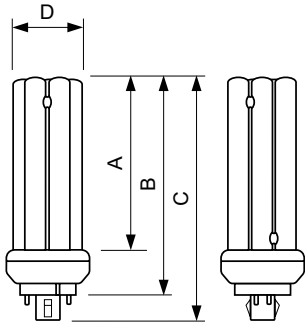

MASTER PL-T 4 Pin

MASTER PL-T 26W/830/4P 1CT/5X10CC

Energy saving compact fluorescent lamp Compact long-arc low-pressure mercury discharge lamp Envelope consists of 6 parallel narrow fluorescent tubes

Product data

| Lamp Current (Nom) | 0.300 A |
|---------------------------------|------------------------------------|
| Temperature | |
| Design Temperature (Nom) | 28 °C |
| Controls and Dimming | |
| Dimmable | Yes |
| Mechanical and Housing | |
| Cap-Base Information | 4P |
| Approval and Application | |
| Energy Efficiency Label | A |
| Mercury (Hg) Content (Nom) | 1.4 mg |
| Energy Consumption kWh/1000 h | 29 kWh |
| Product Data | |
| Full product code | 871150061120870 |
| Order product name | MASTER PL-T 26W/830/4P 1CT/5X10BOX |
| EAN/UPC - Product | 8711500611208 |
| Order code | 61120870 |
| Numerator - Quantity Per Pack | 1 |
| Numerator - Packs per outer box | 50 |
| Material Nr. (12NC) | 927914683071 |
| Net Weight (Piece) | 64.000 g |

MASTER PL-T 4 Pin

ILCOS Code

FSM-26/30/1B-E-GX24q=3

Warnings and Safety

Dimensional drawing

PL-T 26W/830/4P M

Product

MASTER PL-T 26W/830/4P 1CT/5X10BOX