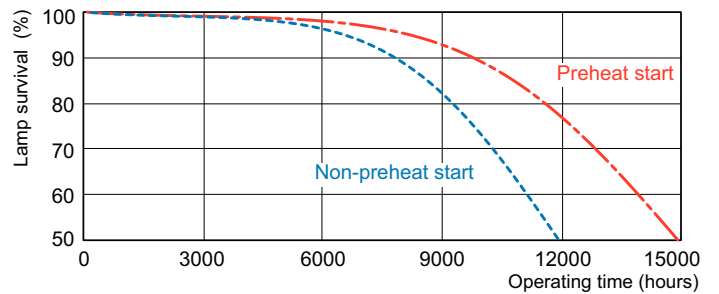

| General Information | |
|--------------------------------------|---------------------|
| Cap-Base | GX24Q-3 [GX24q-3] |
| Life to 50% Failures Preheat (Nom) | 13000 h |
| LSF Preheat 2000 h Rated | 99 % |
| LSF Preheat 4000 h Rated | 98 % |
| LSF Preheat 6000 h Rated | 97 % |
| LSF Preheat 8000 h Rated | 90 % |
| Light Technical | |
| Colour Code | 830 [CCT of 3000K] |
| Luminous Flux (Nom) | 1800 lm |
| Luminous Flux (Rated) (Nom) | 1725 lm |
| Colour Designation | Warm White (WW) |
| Colour Temperature, horizontal (Nom) | 3000 K |
| Luminous Efficacy (Rated) (Min) | 66 lm/W |
| Colour Rendering Index horiz (Nom) | >80 |
| Depreciation 2000 hrs | 92 % |
| LLMF 4000 h Rated | 88 % |
| Depreciation 5000 hrs | 86 % |
| LLMF 8000 h Rated | 84 % |
| LLMF 12000 h Rated | 81 % |
| Operating and Electrical | |
| Power (Rated) (Nom) | 24.0 W |

| Lamp Current (Nom) | 0.300 A |
|---------------------------------|------------------------------------|
| Temperature | |
| Design Temperature (Nom) | 28 °C |
| Controls and Dimming | |
| Dimmable | Yes |
| Mechanical and Housing | |
| Cap-Base Information | 4P |
| Approval and Application | |
| Energy Efficiency Label | A |
| Mercury (Hg) Content (Nom) | 1.4 mg |
| Energy Consumption kWh/1000 h | 29 kWh |
| Product Data | |
| Full product code | 871150061120870 |
| Order product name | MASTER PL-T 26W/830/4P 1CT/5X10BOX |
| EAN/UPC - Product | 8711500611208 |
| Order code | 61120870 |
| Numerator - Quantity Per Pack | 1 |
| Numerator - Packs per outer box | 50 |
| Material Nr. (12NC) | 927914683071 |
| Net Weight (Piece) | 64.000 g |

Photometric data

Lightcolour /830

Lightcolour /830

Lifetime

LDLE_PLT4PN_0002-Life expectancy diagram

MASTER PL-T 4 Pin

Lifetime

LDLM_PLT4PN_0001-Lumen maintenance diagram