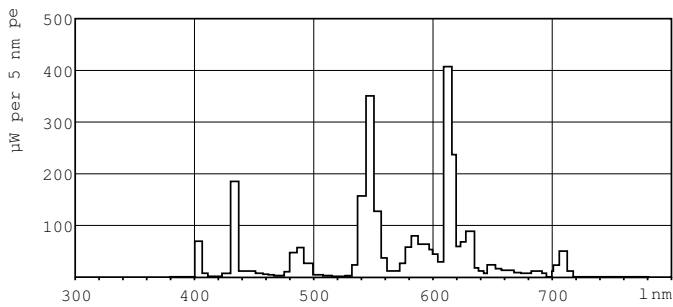

Photometric data

Lightcolour /830