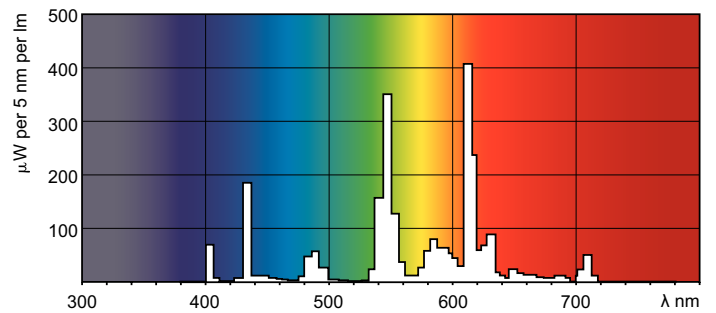

Lightcolour /830