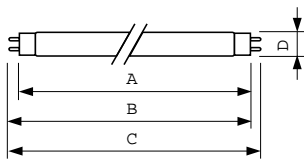

MASTER TL-D Super 80

Energy Consumption kWh/1000 h	22 kWh
Product Data	
Full product code	871150063162640
Order product name	MASTER TL-D Super 80 18W/827 1SL/25
EAN/UPC - Product	8711500631626
Order code	927920082723

Numerator - Quantity Per Pack	1
Numerator - Packs per outer box	25
Material Nr. (12NC)	927920082723
Net Weight (Piece)	71.000 g
ILCOS Code	FD-18/27/1B-E-G13

Warnings and Safety

Dimensional drawing