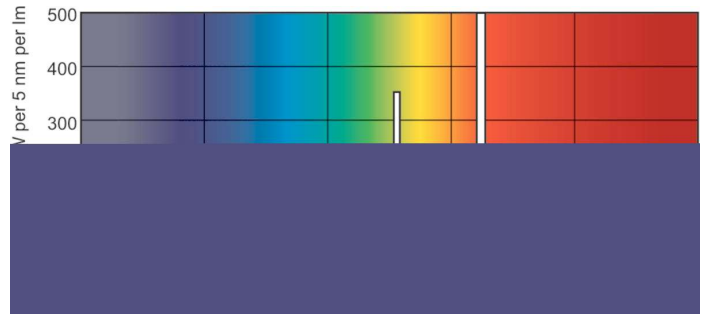

MASTER TL-D Super 80

Energy Consumption kWh/1000 h	22 kWh
Product Data	
Full product code	871150063162640
Order product name	MASTER TL-D Super 80 18W/827 1SL/25
EAN/UPC - Product	8711500631626
Order code	927920082723

Numerator - Quantity Per Pack	1
Numerator - Packs per outer box	25
Material Nr. (12NC)	927920082723
Net Weight (Piece)	71.000 g
ILCOS Code	FD-18/27/1B-E-G13

Warnings and Safety

Dimensional drawing

Product	D (max)	A (max)	B (max)	B (min)	C (max)
MASTER TL-D Super 80 18W/827 1SL/25	28 mm	589.8 mm	596.9 mm	594.5 mm	604 mm

TL-D 18W/827

Photometric data

LDPB_TL-D8_827-Spectral power distribution B/W