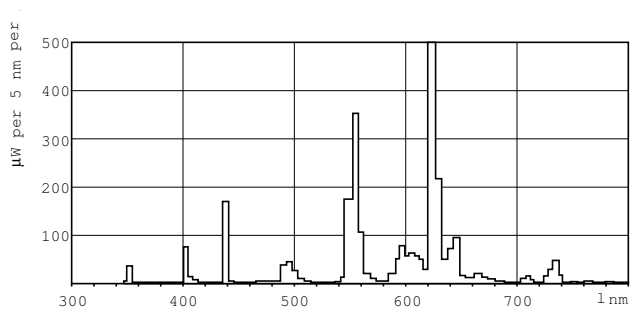

MASTER TL-D Super 80

Energy Consumption kWh/1000 h	22 kWh
Product Data	
Full product code	871150063162640
Order product name	MASTER TL-D Super 80 18W/827 1SL/25
EAN/UPC - Product	8711500631626
Order code	927920082723

Numerator - Quantity Per Pack	1
Numerator - Packs per outer box	25
Material Nr. (12NC)	927920082723
Net Weight (Piece)	71.000 g
ILCOS Code	FD-18/27/1B-E-G13

Warnings and Safety

Dimensional drawing

Product	D (max)	A (max)	B (max)	B (min)	C (max)
MASTER TL-D Super 80 18W/827 1SL/25	28 mm	589.8 mm	596.9 mm	594.5 mm	604 mm

TL-D 18W/827

Photometric data

LDPB_TL-D8_827-Spectral power distribution B/W