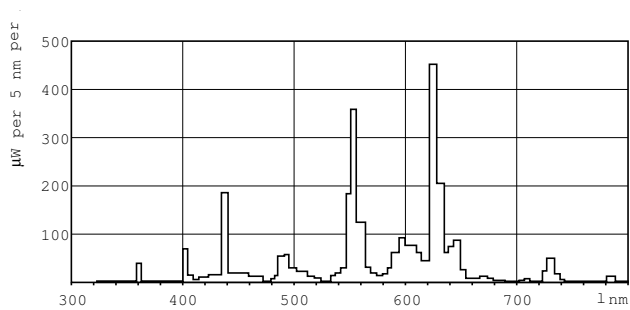

MASTER TL5 High Efficiency

MASTER TL5 HE 35W/830 SLV/40

Low-pressure mercury discharge lamps with a tubular 16 mm envelope

Product data

General Information		LLMF 2000 h Rated		96 %	
Cap base	G5 [G5]	LLMF 4000 h Rated	95 %		
Life to 50% failures preheat (nom.)	24000 h	LLMF 6000 h Rated	94 %		
Features	na [Not Applicable]	LLMF 8000 h Rated	93 %		
System description	High Efficiency	LLMF 12000 h Rated	92 %		
LSF Preheat 2000 h Rated	99 %	LLMF 16000 h Rated	91 %		
LSF Preheat 4000 h Rated	99 %	LLMF 20000 h Rated	90 %		
LSF Preheat 6000 h Rated	99 %	Operating and Electrical			
LSF Preheat 8000 h Rated	99 %	Power (Rated) (Nom)	35.5 W		
LSF Preheat 16000 h Rated	97 %	Lamp current (nom.)	0.175 A		
LSF Preheat 20000 h Rated	84 %	Temperature			
Light Technical		Design temperature (nom.)	35 °C		
Colour code	830 [CCT of 3,000 K]	Controls and Dimming			
Luminous flux (nom.)	3650 lm	Dimmable	yes		
Luminous flux (rated) (nom.)	3325 lm	Mechanical and Housing			
Colour designation	Warm white (WW)	Cap base information	Green Plate		
Luminous efficacy (@ max. lumen, rated) (nom.)	105 lm/W	Approval and Application			
Correlated colour temperature (nom.)	3000 K	Energy efficiency label (EEL)	A+		
Luminous efficacy (rated) (nom.)	104 lm/W				
Color rendering index (max.)	85				
Color rendering index (min.)	80				
Color rendering index (nom.)	82				

MASTER TL5 High Efficiency

Mercury (Hg) content (nom.)	1.4 mg
Energy Consumption kWh/1000 h	38 kWh
Product Data	
Full product code	871150063950955
Order product name	MASTER TL5 HE 35W/830 SLV/40
EAN/UPC – product	8711500639509
Order code	63950955

Dimensional drawing

Product	D (max)	A (max)	B (max)	B (min)	C (max)
MASTER TL5 HE 35W/830 SLV/40	17 mm	1449.0 mm	1456.1 mm	1453.7 mm	1463.2 mm

TL5 HE 35W/830/GP

Photometric data

Lightcolour /830

Lightcolour /830