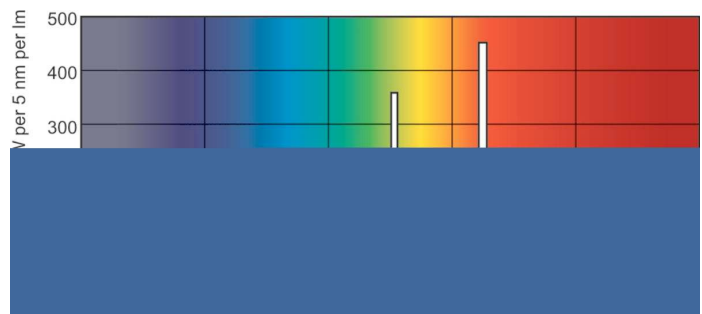

MASTER TL5 High Efficiency

MASTER TL5 HE 35W/830 SLV/40

Low-pressure mercury discharge lamps with a tubular 16 mm envelope

Product data

General Information		LLMF 2000 h Rated		96 %	
Cap base	G5 [G5]	LLMF 4000 h Rated	95 %		
Life to 50% failures preheat (nom.)	24000 h	LLMF 6000 h Rated	94 %		
Features	na [Not Applicable]	LLMF 8000 h Rated	93 %		
System description	High Efficiency	LLMF 12000 h Rated	92 %		
LSF Preheat 2000 h Rated	99 %	LLMF 16000 h Rated	91 %		
LSF Preheat 4000 h Rated	99 %	LLMF 20000 h Rated	90 %		
LSF Preheat 6000 h Rated	99 %	Operating and Electrical			
LSF Preheat 8000 h Rated	99 %	Power (Rated) (Nom)	35.5 W		
LSF Preheat 16000 h Rated	97 %	Lamp current (nom.)	0.175 A		
LSF Preheat 20000 h Rated	84 %	Temperature			
Light Technical		Design temperature (nom.)	35 °C		
Colour code	830 [CCT of 3,000 K]	Controls and Dimming			
Luminous flux (nom.)	3650 lm	Dimmable	yes		
Luminous flux (rated) (nom.)	3325 lm	Mechanical and Housing			
Colour designation	Warm white (WW)	Cap base information	Green Plate		
Luminous efficacy (@ max. lumen, rated) (nom.)	105 lm/W	Approval and Application			
Correlated colour temperature (nom.)	3000 K	Energy efficiency label (EEL)	A+		
Luminous efficacy (rated) (nom.)	104 lm/W				
Color rendering index (max.)	85				
Color rendering index (min.)	80				
Color rendering index (nom.)	82				

MASTER TL5 High Efficiency

Mercury (Hg) content (nom.)	1.4 mg
Energy Consumption kWh/1000 h	38 kWh
Product Data	
Full product code	871150063950955
Order product name	MASTER TL5 HE 35W/830 SLV/40
EAN/UPC – product	8711500639509
Order code	63950955

Dimensional drawing

Product	D (max)	A (max)	B (max)	B (min)	C (max)
MASTER TL5 HE 35W/830 SLV/40	17 mm	1449.0 mm	1456.1 mm	1453.7 mm	1463.2 mm

TL5 HE 35W/830/GP

Photometric data

Lightcolour /830

Lightcolour /830