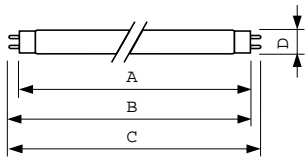

MASTER TL-D Secura

Numerator - Quantity Per Pack	1
Numerator - Packs per outer box	25
Material Nr. (12NC)	927921484076
Net Weight (Piece)	195.500 g

ILCOS Code	FD-36/40/1B-E-G13

Warnings and Safety

Dimensional drawing