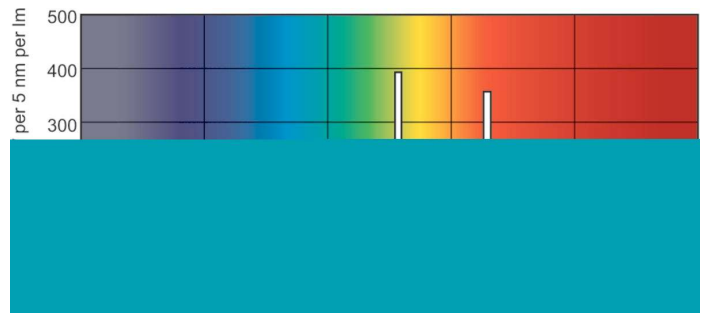

Warnings and Safety

Dimensional drawing

Product	MASTER TL-D Secura 36W/840 SLV/25
---------	-----------------------------------

TL-D 36W/840 Secura

Photometric data

Lightcolour Secura /840

Lightcolour Secura /840