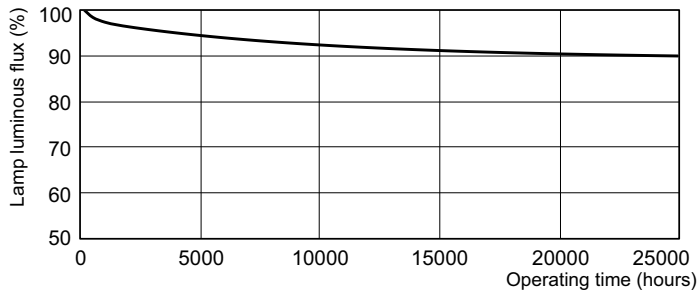

MASTER TL-D Secura

Lifetime

LDLM_TL-D8SE_0001-Lumen maintenance diagram