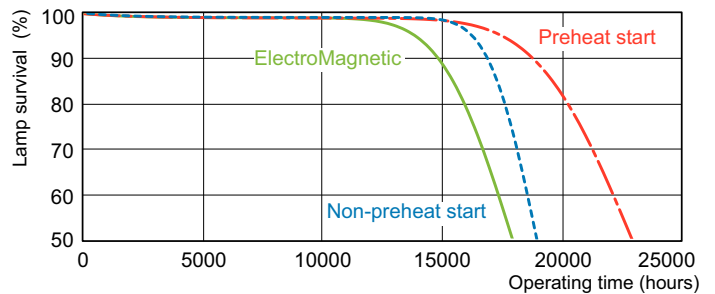

LDLE_TL-D8SE_0002-Life expectancy diagram