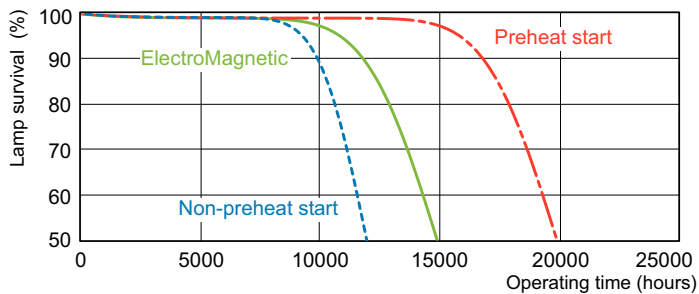

LDLE_TL-D8SE_0002-Life expectancy diagram