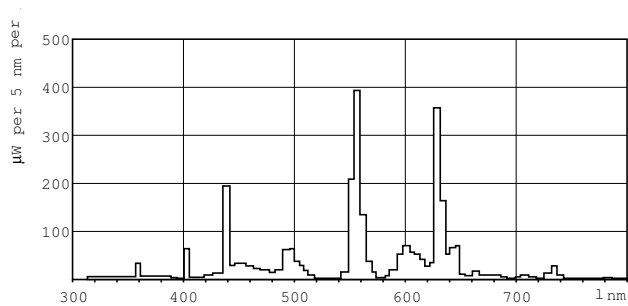

MASTER TL-D Secura

MASTER TL-D Secura 36W/840 1SL/25

Low-pressure mercury discharge lamps with a tubular 26 mm envelope

Product data

General Information	
Cap-Base	G13 [Medium Bi-Pin Fluorescent]
Life To 10% Failures (Nom)	12000 h
Life to 50% Failures (Nom)	15000 h
Life to 50% Failures Preheat (Nom)	20000 h
LSF 2000 h Rated	99 %
LSF 4000 h Rated	99 %
LSF 6000 h Rated	99 %
LSF 8000 h Rated	99 %
LSF 12000 h Rated	89 %
LSF 16000 h Rated	33 %
LSF 20000 h Rated	2 %

Light Technical	
Colour Code	840 [CCT of 4000K]
Luminous Flux (Nom)	3200 lm
Luminous Flux (Rated) (Nom)	3200 lm
Colour Designation	Cool White (CW)
Colour Temperature, horizontal (Nom)	4000 K
Luminous Efficacy (rated) (Nom)	89 lm/W
Colour Rendering Index horiz (Nom)	85
Depreciation 2000 hrs	96 %
LLMF 4000 h Rated	95 %
Depreciation 5000 hrs	94 %
LLMF 8000 h Rated	93 %
LLMF 12000 h Rated	92 %

Warnings and Safety

Dimensional drawing

Product	MASTER TL-D Secura 36W/840 SLV/25
---------	-----------------------------------

TL-D 36W/840 Secura

Photometric data

Lightcolour Secura /840

Lightcolour Secura /840