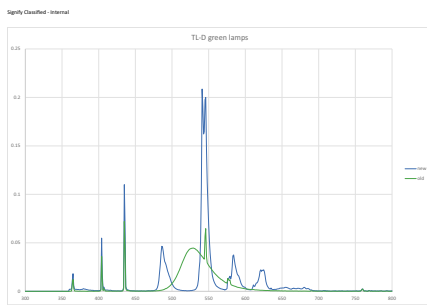

Controls and Dimming	
Dimmable	Yes
Approval and Application	
Energy Efficiency Label (EEL)	A+
Mercury (Hg) Content (Nom)	1.7 mg
Energy Consumption kWh/1000 h	42 kWh
Product Data	
Full product code	871150064300140
Order product name	TL-D Colored 36W Green 1SL/25
EAN/UPC - Product	8711500643001
Order code	928048501705
Numerator - Quantity Per Pack	1
Numerator - Packs per outer box	25
Material Nr. (12NC)	928048501705
Net Weight (Piece)	135.000 g

TL-D Colored

Warnings and Safety

Dimensional drawing

Product	D (max)	A (max)	B (max)	B (min)	C (max)
TL-D Colored 36W	28.0 mm	1199.4 mm	1206.5 mm	1204.1 mm	1213.6 mm
Green 1SL/25					

TL-D 36W/170 Green

Photometric data