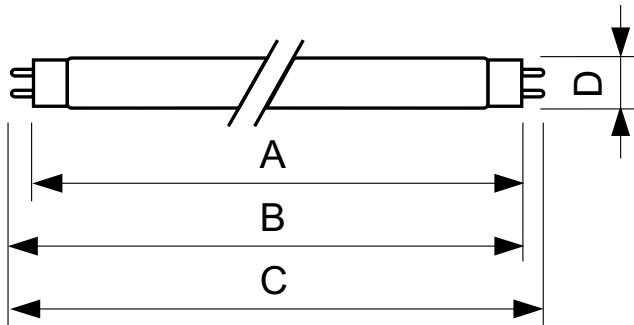

TL-D Colored

TL-D Colored 36W Green 1SL/25

This TL-D lamp (tube diameter 26 mm) helps to create special effects and atmospheres or attract attention by using red, green, blue and yellow light. Apart from using the specific colors, it is also possible to mix the colors to create white light. This lamp offers a high light output, thanks to the use of basic powders. Application areas include shops and showrooms, bars and restaurants, demonstration areas, sign lighting and entertainment stores.

Product data

General Information	
Cap-Base	G13 [Medium Bi-Pin Fluorescent]
Life To 10% Failures (Nom)	12000 h
Life to 50% Failures (Nom)	15000 h
Life to 50% Failures Preheat (Nom)	20000 h
Light Technical	
Color Code	170
Luminous Flux (Nom)	4300 lm
Luminous Flux (Rated) (Nom)	4300 lm
Color Designation	Green (G)
LLMF 2000 h Rated	90 %
Operating and Electrical	
Power (Nom)	36.0 W
Lamp Current (Nom)	0.440 A
Voltage (Nom)	103 V
Temperature	
Design Temperature (Nom)	25 °C

Controls and Dimming	
Dimmable	Yes
Approval and Application	
Energy Efficiency Label (EEL)	A+
Mercury (Hg) Content (Nom)	1.7 mg
Energy Consumption kWh/1000 h	42 kWh
Product Data	
Full product code	871150064300140
Order product name	TL-D Colored 36W Green 1SL/25
EAN/UPC - Product	8711500643001
Order code	928048501705
Numerator - Quantity Per Pack	1
Numerator - Packs per outer box	25
Material Nr. (12NC)	928048501705
Net Weight (Piece)	135.000 g

TL-D Colored

Warnings and Safety

Dimensional drawing

Product	D (max)	A (max)	B (max)	B (min)	C (max)
TL-D Colored 36W	28.0 mm	1199.4 mm	1206.5 mm	1204.1 mm	1213.6 mm
Green 1SL/25					

TL-D 36W/170 Green

Photometric data