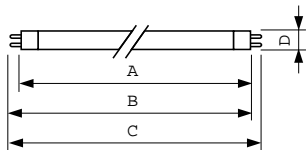

MASTER TL5 High Output

Mercury (Hg) Content (Nom)	1.4 mg
Energy Consumption kWh/1000 h	42 kWh
Product Data	
Full product code	871150064387255
Order product name	MASTER TL5 HO 39W/865 SLV/40
EAN/UPC - Product	8711500643872
Order code	64387255

Numerator - Quantity Per Pack	1
Numerator - Packs per outer box	40
Material Nr. (12NC)	927928586555
Net Weight (Piece)	79.200 g
ILCOS Code	FDH-39/65/1B-L/P-G5-16/850

Warnings and Safety

Dimensional drawing

Product
MASTER TL5 HO 39W/865 SLV/40

TL5 HO 39W/865