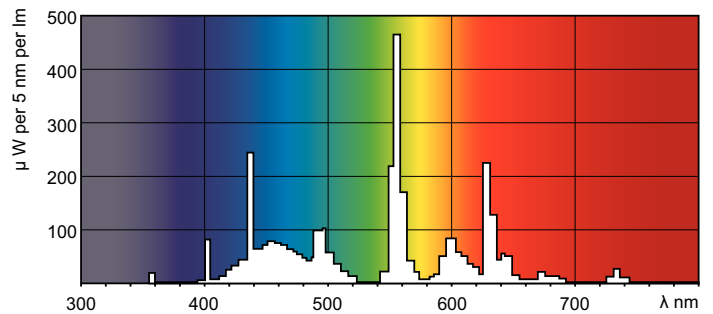

MASTER TL5 High Output

Mercury (Hg) Content (Nom)	1.4 mg
Energy Consumption kWh/1000 h	42 kWh
Product Data	
Full product code	871150064387255
Order product name	MASTER TL5 HO 39W/865 SLV/40
EAN/UPC - Product	8711500643872
Order code	64387255

Numerator - Quantity Per Pack	1
Numerator - Packs per outer box	40
Material Nr. (12NC)	927928586555
Net Weight (Piece)	79.200 g
ILCOS Code	FDH-39/65/1B-L/P-G5-16/850

Warnings and Safety

Dimensional drawing

Product
MASTER TL5 HO 39W/865 SLV/40

TL5 HO 39W/865

Photometric data

Lightcolour /865

Lightcolour /865