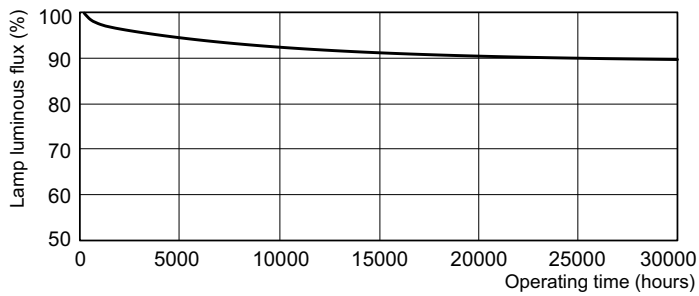

Product
MASTER TL5 HO 39W/865 SLV/40

TL5 HO 39W/865

Photometric data

Lightcolour /865

Lightcolour /865

MASTER TL5 High Output

Lifetime

LDLE_TL5-HO8_0002-Life expectancy diagram