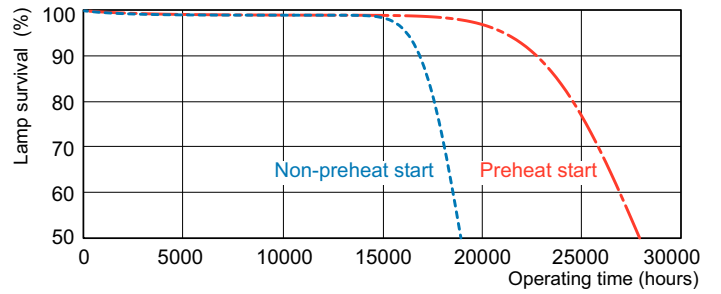

Product
MASTER TL5 HO 39W/865 SLV/40

TL5 HO 39W/865

Photometric data

Lightcolour /865

Lightcolour /865

MASTER TL5 High Output

Lifetime

LDLE_TL5-HO8_0002-Life expectancy diagram