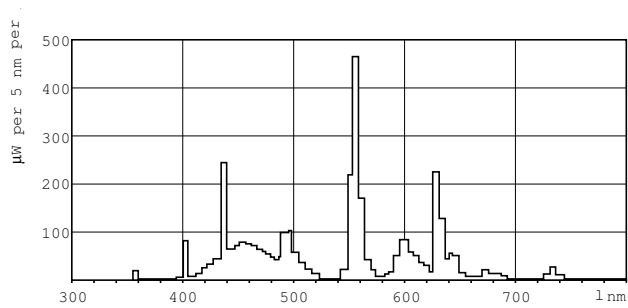

MASTER TL5 High Output

Mercury (Hg) Content (Nom)	1.4 mg
Energy Consumption kWh/1000 h	42 kWh
Product Data	
Full product code	871150064387255
Order product name	MASTER TL5 HO 39W/865 SLV/40
EAN/UPC - Product	8711500643872
Order code	64387255

Numerator - Quantity Per Pack	1
Numerator - Packs per outer box	40
Material Nr. (12NC)	927928586555
Net Weight (Piece)	79.200 g
ILCOS Code	FDH-39/65/1B-L/P-G5-16/850

Warnings and Safety

Dimensional drawing

Product
MASTER TL5 HO 39W/865 SLV/40

TL5 HO 39W/865

Photometric data

Lightcolour /865

Lightcolour /865