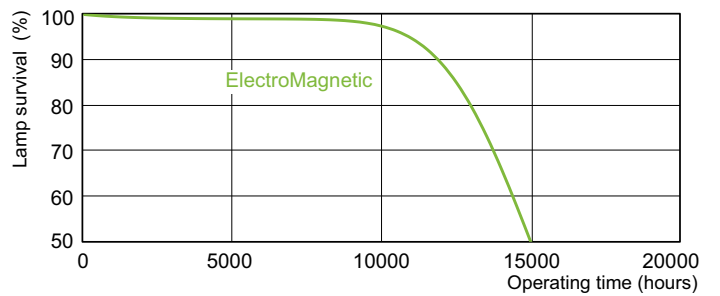

TL-D Standard Colours

Dimensional drawing

Product

TL-D 36W/54-765 1SL/25

Photometric data

Lifetime

LDLE_TL-DSTD_0001-Life expectancy diagram