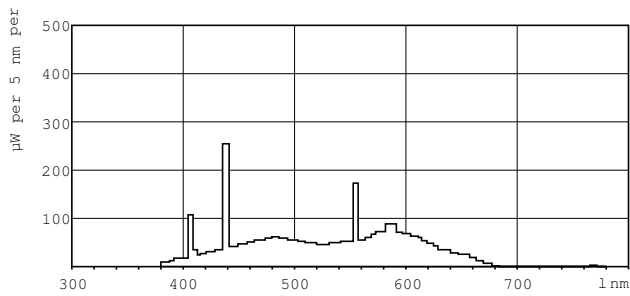

TL-D Standard Colours

TL-D 36W/54-765 1SL/25

TL-D Standard Colors lamps (tube diameter of 26 mm) create atmospheres from warm white to cool daylight. Lamps with moderate efficacy and color rendering.

Product data

Warnings and Safety

TL-D Standard Colours

Dimensional drawing

TL-D 36W/54-765

Product

TL-D 36W/54-765 1SL/25

Photometric data

LDPB_TL-DSTD_54-765-Spectral power distribution B/W