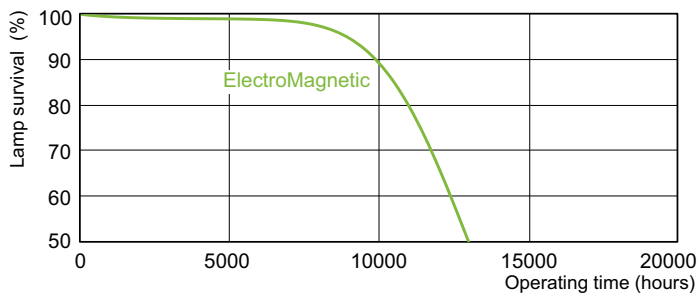

Lifetime

LDLE_TL-DSTD_0001-Life expectancy diagram