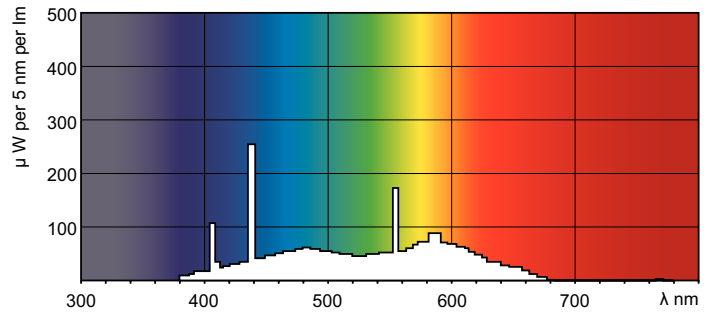

TL-D Standard Colours

TL-D 36W/54-765 1SL/25

TL-D Standard Colors lamps (tube diameter of 26 mm) create atmospheres from warm white to cool daylight. Lamps with moderate efficacy and color rendering.

Product data

Warnings and Safety

TL-D Standard Colours

Dimensional drawing

TL-D 36W/54-765

Product

TL-D 36W/54-765 1SL/25

Photometric data

LDPB_TL-DSTD_54-765-Spectral power distribution B/W