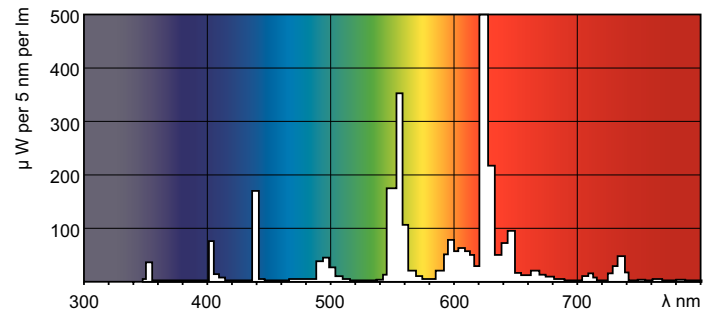

Product data

General Information		Operating and Electrical	
Cap-Base	G5 [G5]	Power (Nom)	7.1 W
Life To 10% Failures (Nom)	5000 h	Lamp Current (Nom)	0.145 A
Life to 50% Failures (Nom)	10000 h	Voltage (Nom)	56 V
Life to 50% Failures Preheat (Nom)	10000 h		
Light Technical		Controls and Dimming	
Color Code	827 [CCT of 2700K]	Dimmable	Yes
Luminous Flux (Nom)	470 lm		
Color Designation	Incandescent White	Approval and Application	
Lumen Maintenance 10000 h (Nom)	71 %	Energy Efficiency Label (EEL)	A
Lumen Maintenance 2000 h (Nom)	85 %	Mercury (Hg) Content (Nom)	3.0 mg
Lumen Maintenance 5000 h (Nom)	77 %	Energy Consumption kWh/1000 h	8 kWh
Correlated Color Temperature (Nom)	2700 K		
Luminous Efficacy (rated) (Nom)	59 lm/W	Product Data	
Color Rendering Index (Nom)	82	Full product code	871150070474027
		Order product name	MASTER TL Mini Super 80 8W/827 FAM/10X25BOX

Warnings and Safety

Dimensional drawing

Product

MASTER TL Mini Super 80 8W/827 FAM/10X25BOX

TL 8W/827

Photometric data

LDPB_TL8MINI_827-Spectral power distribution B/W