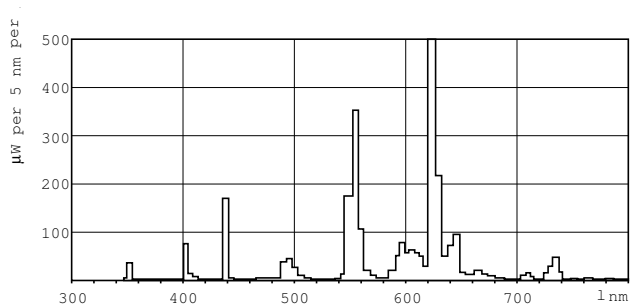

Product data

General Information		Operating and Electrical	
Cap-Base	G5 [G5]	Power (Nom)	7.1 W
Life To 10% Failures (Nom)	5000 h	Lamp Current (Nom)	0.145 A
Life to 50% Failures (Nom)	10000 h	Voltage (Nom)	56 V
Life to 50% Failures Preheat (Nom)	10000 h		
Light Technical		Controls and Dimming	
Color Code	827 [CCT of 2700K]	Dimmable	Yes
Luminous Flux (Nom)	470 lm		
Color Designation	Incandescent White	Approval and Application	
Lumen Maintenance 10000 h (Nom)	71 %	Energy Efficiency Label (EEL)	A
Lumen Maintenance 2000 h (Nom)	85 %	Mercury (Hg) Content (Nom)	3.0 mg
Lumen Maintenance 5000 h (Nom)	77 %	Energy Consumption kWh/1000 h	8 kWh
Correlated Color Temperature (Nom)	2700 K		
Luminous Efficacy (rated) (Nom)	59 lm/W	Product Data	
Color Rendering Index (Nom)	82	Full product code	871150070474027
		Order product name	MASTER TL Mini Super 80 8W/827 FAM/10X25BOX

Warnings and Safety

Dimensional drawing

Product

MASTER TL Mini Super 80 8W/827 FAM/10X25BOX

TL 8W/827

Photometric data

LDPB_TL8MINI_827-Spectral power distribution B/W