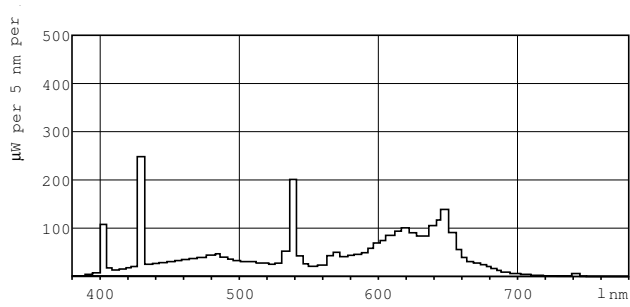

Warnings and Safety

MASTER TL-D Food

Dimensional drawing

Product

MASTER TL-D Food 36W/79 SLV/25

TL-D Food 36W/79

Photometric data

LDPB_TL-DFOOD_79-Spectral power distribution B/W