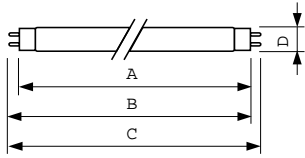

MASTER TL-D Food

Dimensional drawing