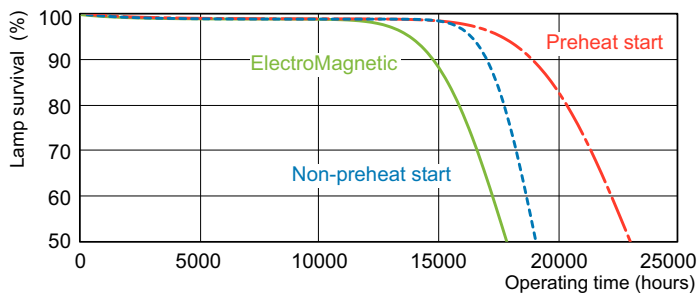

Lifetime

LDLE_TL-DFOOD_0002-Life expectancy diagram