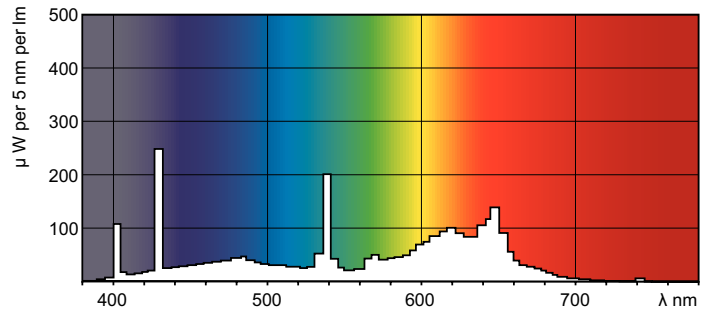

Warnings and Safety

MASTER TL-D Food

Dimensional drawing

Product

MASTER TL-D Food 36W/79 SLV/25

TL-D Food 36W/79

Photometric data

LDPB_TL-DFOOD_79-Spectral power distribution B/W