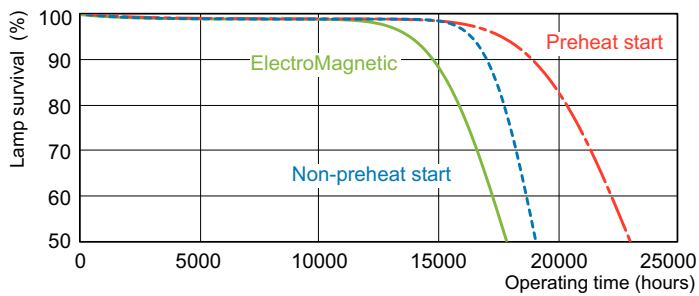

LDPB_TL-DFOOD_79-Spectral power distribution B/W

Lifetime

LDLE_TL-DFOOD_0002-Life expectancy diagram