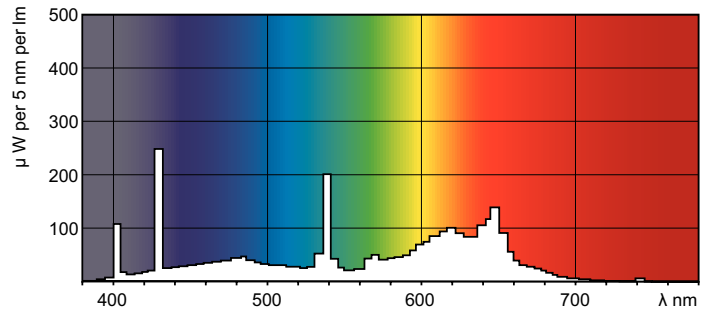

Warnings and Safety

MASTER TL-D Food

Dimensional drawing

Product

MASTER TL-D Food 30W/79 SLV/25

TL-D Food 30W/79

Photometric data

LDPB_TL-DFOOD_79-Spectral power distribution B/W