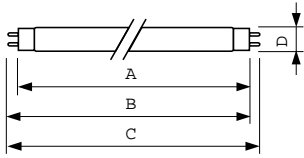

MASTER TL-D Food

Dimensional drawing