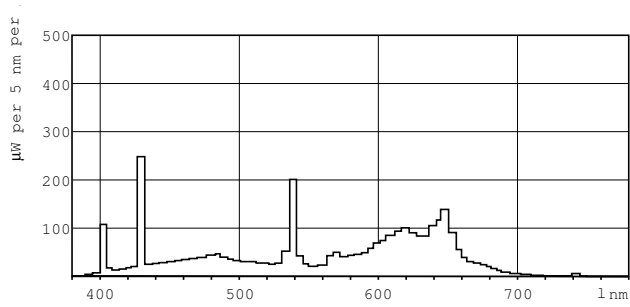

Warnings and Safety

MASTER TL-D Food

Dimensional drawing

Product

MASTER TL-D Food 30W/79 SLV/25

TL-D Food 30W/79

Photometric data

LDPB_TL-DFOOD_79-Spectral power distribution B/W