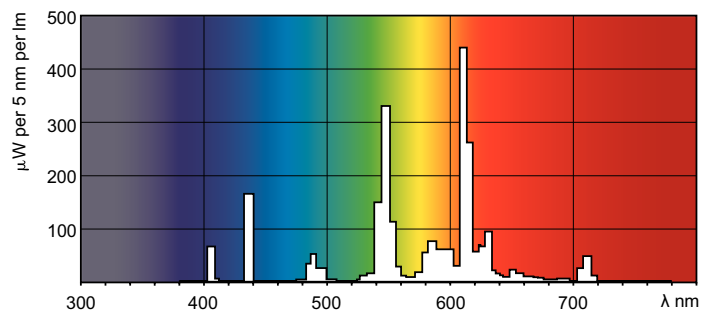

General Information	
Cap-Base	2G11 [2G11]
Life To 10% Failures (Nom)	10000 h
Life to 50% Failures (Nom)	15000 h
Life to 50% Failures Preheat (Nom)	20000 h
System Description	na [-]
LSF 2000 h Rated	99 %
LSF 4000 h Rated	98 %
LSF 6000 h Rated	96 %
LSF 8000 h Rated	94 %
LSF 12000 h Rated	80 %
LSF Preheat 2000 h Rated	99 %
LSF Preheat 4000 h Rated	99 %
LSF Preheat 6000 h Rated	98 %
LSF Preheat 8000 h Rated	97 %
LSF Preheat 16000 h Rated	82 %
LSF Preheat 20000 h Rated	50 %
Light Technical	
Colour Code	827 [CCT of 2700K]
Luminous Flux (Nom)	1200 lm
Luminous Flux (Rated) (Nom)	1200 lm
Colour Designation	Incandescent White
Colour Temperature, horizontal (Nom)	2700 K
Luminous Efficacy (rated) (Nom)	67 lm/W

Mechanical and Housing

Cap-Base Information	4P
----------------------	----

Approval and Application

Energy Efficiency Label	A
Mercury (Hg) Content (Nom)	2.0 mg

MASTER PL-L 4 Pin

Energy Consumption kWh/1000 h	20 kWh
Product Data	
Full product code	871150070667640
Order product name	MASTER PL-L 18W/827/4P 1CT/25
EAN/UPC - Product	8711500706676
Order code	70667640

Product

MASTER PL-L 18W/827/4P 1CT/25

Photometric data

Lightcolour /827

Lightcolour /827