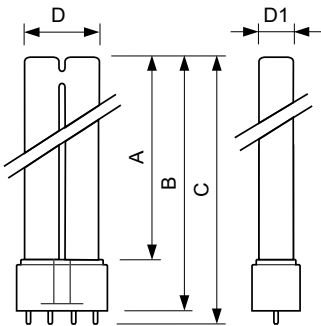

Mechanical and Housing

Cap-Base Information	4P
----------------------	----

Approval and Application

Energy Efficiency Label	A
Mercury (Hg) Content (Nom)	2.0 mg

MASTER PL-L 4 Pin

Energy Consumption kWh/1000 h	20 kWh
Product Data	
Full product code	871150070667640
Order product name	MASTER PL-L 18W/827/4P 1CT/25
EAN/UPC - Product	8711500706676
Order code	70667640

Numerator - Quantity Per Pack	1
Numerator - Packs per outer box	25
Material Nr. (12NC)	927903008270
Net Weight (Piece)	60.900 g
ILCOS Code	FSD-18/27/1B-E-2G11

Warnings and Safety

Dimensional drawing

PL-L 18W/827/4P