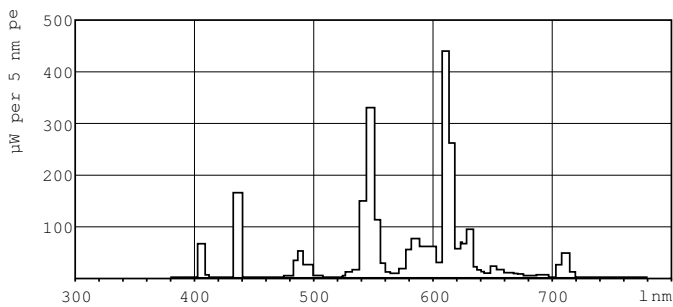

Photometric data

Lightcolour /827