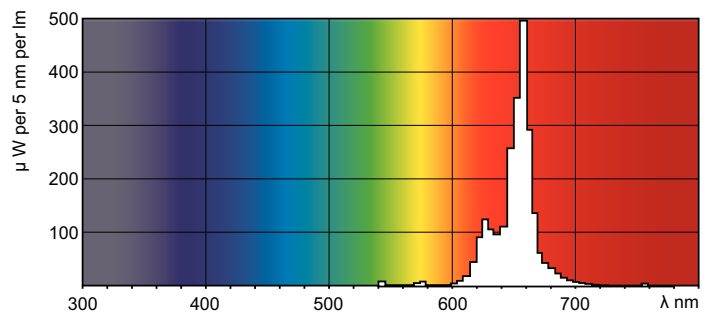

TL-D Colored

TL-D Colored 18W Red 1SL/25

This TL-D lamp (tube diameter 26 mm) helps to create special effects and atmospheres or attract attention by using red, green, blue and yellow light. Apart from using the specific colors, it is also possible to mix the colors to create white light. This lamp offers a high light output, thanks to the use of basic powders. Application areas include shops and showrooms, bars and restaurants, demonstration areas, sign lighting and entertainment stores.

Product data

General Information	
Cap-Base	G13 [Medium Bi-Pin Fluorescent]
Life To 10% Failures (Nom)	12000 h
Life to 50% Failures (Nom)	15000 h
Light Technical	
Color Code	150
Luminous Flux (Nom)	25 lm
Luminous Flux (Rated) (Nom)	25 lm
Color Designation	Red (HO)
LLMF 2000 h Rated	95 %
Operating and Electrical	
Power (Rated) (Nom)	18.0 W
Lamp Current (Nom)	0.360 A
Voltage (Nom)	59 V
Temperature	
Design Temperature (Nom)	25 °C

Controls and Dimming	
Dimmable	Yes
Approval and Application	
Energy Efficiency Label (EEL)	E
Mercury (Hg) Content (Nom)	13.0 mg
Energy Consumption kWh/1000 h	26 kWh
Product Data	
Full product code	871150072684140
Order product name	TL-D Colored 18W Red 1SL/25
EAN/UPC - Product	8711500726841
Order code	928048001505
Numerator - Quantity Per Pack	1
Numerator - Packs per outer box	25
Material Nr. (12NC)	928048001505
Net Weight (Piece)	71.000 g

Dimensional drawing

TL-D 18W/150 Red

Product	D (max)	A (max)	B (max)	B (min)	C (max)
TL-D Colored 18W Red	28.0 mm	589.8 mm	596.9 mm	594.5 mm	604.0 mm
1SL/25					

Photometric data

Lightcolor TL-D /150

Lightcolor TL-D /150