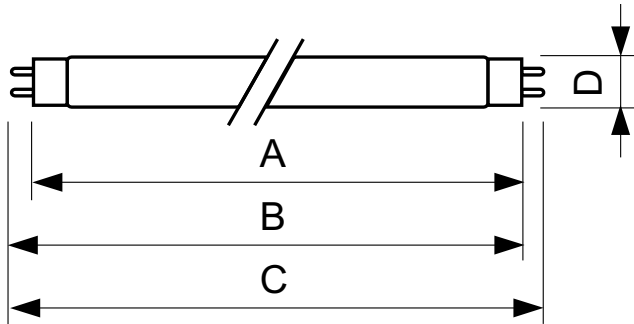

TL-D Colored

TL-D Colored 18W Red 1SL/25

This TL-D lamp (tube diameter 26 mm) helps to create special effects and atmospheres or attract attention by using red, green, blue and yellow light. Apart from using the specific colors, it is also possible to mix the colors to create white light. This lamp offers a high light output, thanks to the use of basic powders. Application areas include shops and showrooms, bars and restaurants, demonstration areas, sign lighting and entertainment stores.

Product data

General Information	
Cap-Base	G13 [Medium Bi-Pin Fluorescent]
Life To 10% Failures (Nom)	12000 h
Life to 50% Failures (Nom)	15000 h
Light Technical	
Color Code	150
Luminous Flux (Nom)	25 lm
Luminous Flux (Rated) (Nom)	25 lm
Color Designation	Red (HO)
LLMF 2000 h Rated	95 %
Operating and Electrical	
Power (Rated) (Nom)	18.0 W
Lamp Current (Nom)	0.360 A
Voltage (Nom)	59 V
Temperature	
Design Temperature (Nom)	25 °C

Controls and Dimming	
Dimmable	Yes
Approval and Application	
Energy Efficiency Label (EEL)	E
Mercury (Hg) Content (Nom)	13.0 mg
Energy Consumption kWh/1000 h	26 kWh
Product Data	
Full product code	871150072684140
Order product name	TL-D Colored 18W Red 1SL/25
EAN/UPC - Product	8711500726841
Order code	928048001505
Numerator - Quantity Per Pack	1
Numerator - Packs per outer box	25
Material Nr. (12NC)	928048001505
Net Weight (Piece)	71.000 g

Dimensional drawing

TL-D 18W/150 Red

Product	D (max)	A (max)	B (max)	B (min)	C (max)
TL-D Colored 18W Red	28.0 mm	589.8 mm	596.9 mm	594.5 mm	604.0 mm
1SL/25					

Photometric data

Lightcolor TL-D /150

Lightcolor TL-D /150