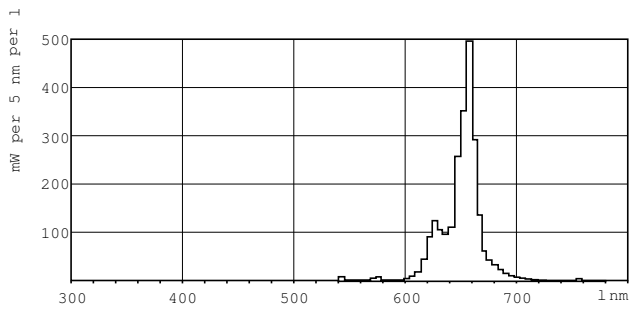

Product data

General Information	
Cap-Base	G13 [Medium Bi-Pin Fluorescent]
Life To 10% Failures (Nom)	12000 h
Life to 50% Failures (Nom)	15000 h
Light Technical	
Color Code	150
Luminous Flux (Nom)	25 lm
Luminous Flux (Rated) (Nom)	25 lm
Color Designation	Red (HO)
LLMF 2000 h Rated	95 %
Operating and Electrical	
Power (Rated) (Nom)	18.0 W
Lamp Current (Nom)	0.360 A
Voltage (Nom)	59 V
Temperature	
Design Temperature (Nom)	25 °C

Controls and Dimming	
Dimmable	Yes
Approval and Application	
Energy Efficiency Label (EEL)	E
Mercury (Hg) Content (Nom)	13.0 mg
Energy Consumption kWh/1000 h	26 kWh
Product Data	
Full product code	871150072684140
Order product name	TL-D Colored 18W Red 1SL/25
EAN/UPC - Product	8711500726841
Order code	928048001505
Numerator - Quantity Per Pack	1
Numerator - Packs per outer box	25
Material Nr. (12NC)	928048001505
Net Weight (Piece)	71.000 g

Dimensional drawing

TL-D 18W/150 Red

Product	D (max)	A (max)	B (max)	B (min)	C (max)
TL-D Colored 18W Red	28.0 mm	589.8 mm	596.9 mm	594.5 mm	604.0 mm
1SL/25					

Photometric data

Lightcolor TL-D /150

Lightcolor TL-D /150