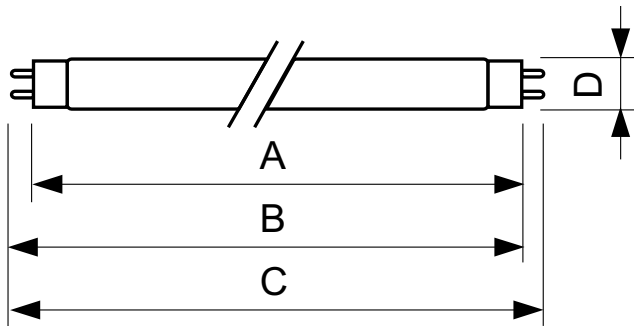

TL-D Colored

TL-D Colored 18W Yellow 1SL/25

This TL-D lamp (tube diameter 26 mm) helps to create special effects and atmospheres or attract attention by using red, green, blue and yellow light. Apart from using the specific colors, it is also possible to mix the colors to create white light. This lamp offers a high light output, thanks to the use of basic powders. Application areas include shops and showrooms, bars and restaurants, demonstration areas, sign lighting and entertainment stores.

Product data

General Information	
Cap-Base	G13 [Medium Bi-Pin Fluorescent]
Life To 10% Failures (Nom)	12000 h
Life to 50% Failures (Nom)	15000 h
Light Technical	
Color Code	160
Luminous Flux (Nom)	700 lm
Luminous Flux (Rated) (Nom)	700 lm
Color Designation	Yellow
LLMF 2000 h Rated	85 %
Operating and Electrical	
Power (Nom)	18.0 W
Lamp Current (Nom)	0.360 A
Voltage (Nom)	59 V
Temperature	
Design Temperature (Nom)	25 °C

Controls and Dimming	
Dimmable	Yes
Approval and Application	
Energy Efficiency Label (EEL)	B
Mercury (Hg) Content (Nom)	13.0 mg
Energy Consumption kWh/1000 h	23 kWh
Product Data	
Full product code	871150072687240
Order product name	TL-D Colored 18W Yellow 1SL/25
EAN/UPC - Product	8711500726872
Order code	928048001605
Numerator - Quantity Per Pack	1
Numerator - Packs per outer box	25
Material Nr. (12NC)	928048001605
Net Weight (Piece)	71.000 g

Warnings and Safety

TL-D Colored

Dimensional drawing

Product	D (max)	A (max)	B (max)	B (min)	C (max)
TL-D Colored 18W	28.0 mm	589.8 mm	596.9 mm	594.5 mm	604.0 mm
Yellow 1SL/25					

TL-D 18W/160 Yellow

Photometric data