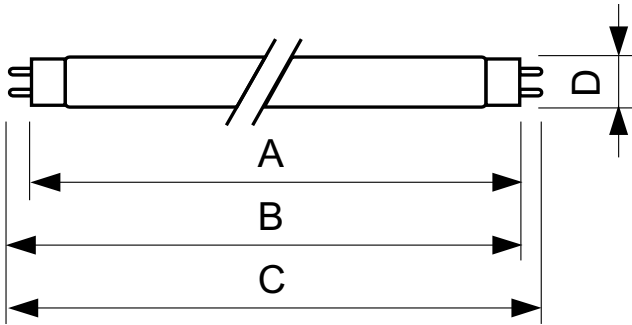

TL-D Colored

TL-D Colored 18W Blue 1SL/25

This TL-D lamp (tube diameter 26 mm) helps to create special effects and atmospheres or attract attention by using red, green, blue and yellow light. Apart from using the specific colors, it is also possible to mix the colors to create white light. This lamp offers a high light output, thanks to the use of basic powders. Application areas include shops and showrooms, bars and restaurants, demonstration areas, sign lighting and entertainment stores.

Product data

General Information	
Cap-Base	G13 [Medium Bi-Pin Fluorescent]
Life To 10% Failures (Nom)	12000 h
Life to 50% Failures (Nom)	15000 h
Light Technical	
Color Code	180
Luminous Flux (Nom)	400 lm
Luminous Flux (Rated) (Nom)	400 lm
Color Designation	Blue (B)
LLMF 2000 h Rated	85 %
Operating and Electrical	
Power (Nom)	18.0 W
Lamp Current (Nom)	0.360 A
Voltage (Nom)	59 V
Temperature	
Design Temperature (Nom)	25 °C

Warnings and Safety

Controls and Dimming	
Dimmable	Yes
Approval and Application	
Energy Efficiency Label (EEL)	C
Mercury (Hg) Content (Nom)	13.0 mg
Energy Consumption kWh/1000 h	23 kWh
Product Data	
Full product code	871150072690240
Order product name	TL-D Colored 18W Blue 1SL/25
EAN/UPC - Product	8711500726902
Order code	928048001805
Numerator - Quantity Per Pack	1
Numerator - Packs per outer box	25
Material Nr. (12NC)	928048001805
Net Weight (Piece)	71.000 g

TL-D Colored

Dimensional drawing

Product	D (max)	A (max)	B (max)	B (min)	C (max)
TL-D Colored 18W Blue 1SL/25	28.0 mm	589.8 mm	596.9 mm	594.5 mm	604.0 mm

Photometric data

LDPO_TL-DCOL_180-Spectral power distribution Colour