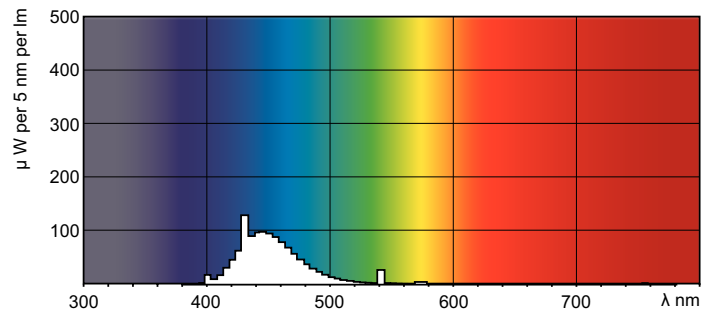

TL-D Colored

TL-D Colored 18W Blue 1SL/25

This TL-D lamp (tube diameter 26 mm) helps to create special effects and atmospheres or attract attention by using red, green, blue and yellow light. Apart from using the specific colors, it is also possible to mix the colors to create white light. This lamp offers a high light output, thanks to the use of basic powders. Application areas include shops and showrooms, bars and restaurants, demonstration areas, sign lighting and entertainment stores.

Product data

General Information	
Cap-Base	G13 [Medium Bi-Pin Fluorescent]
Life To 10% Failures (Nom)	12000 h
Life to 50% Failures (Nom)	15000 h
Light Technical	
Color Code	180
Luminous Flux (Nom)	400 lm
Luminous Flux (Rated) (Nom)	400 lm
Color Designation	Blue (B)
LLMF 2000 h Rated	85 %
Operating and Electrical	
Power (Nom)	18.0 W
Lamp Current (Nom)	0.360 A
Voltage (Nom)	59 V
Temperature	
Design Temperature (Nom)	25 °C

Warnings and Safety

Controls and Dimming	
Dimmable	Yes
Approval and Application	
Energy Efficiency Label (EEL)	C
Mercury (Hg) Content (Nom)	13.0 mg
Energy Consumption kWh/1000 h	23 kWh
Product Data	
Full product code	871150072690240
Order product name	TL-D Colored 18W Blue 1SL/25
EAN/UPC - Product	8711500726902
Order code	928048001805
Numerator - Quantity Per Pack	1
Numerator - Packs per outer box	25
Material Nr. (12NC)	928048001805
Net Weight (Piece)	71.000 g

TL-D Colored

Dimensional drawing

Product	D (max)	A (max)	B (max)	B (min)	C (max)
TL-D Colored 18W Blue 1SL/25	28.0 mm	589.8 mm	596.9 mm	594.5 mm	604.0 mm

Photometric data

LDPO_TL-DCOL_180-Spectral power distribution Colour