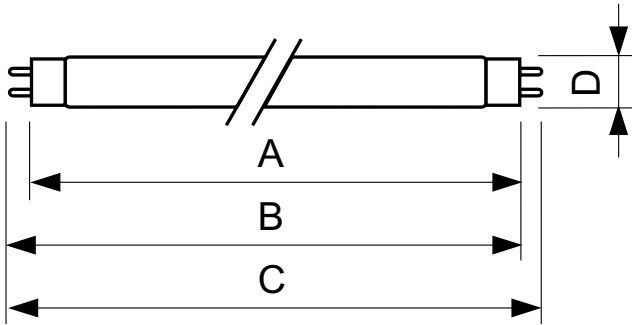

TL-D Colored

TL-D Colored 36W Red 1SL/25

This TL-D lamp (tube diameter 26 mm) helps to create special effects and atmospheres or attract attention by using red, green, blue and yellow light. Apart from using the specific colors, it is also possible to mix the colors to create white light. This lamp offers a high light output, thanks to the use of basic powders. Application areas include shops and showrooms, bars and restaurants, demonstration areas, sign lighting and entertainment stores.

Product data

General Information	
Cap-Base	G13 [Medium Bi-Pin Fluorescent]
Life To 10% Failures (Nom)	12000 h
Life to 50% Failures (Nom)	15000 h
Light Technical	
Colour Code	150
Luminous Flux (Nom)	55 lm
Luminous Flux (Rated) (Nom)	55 lm
Colour Designation	Red (HO)
Depreciation 2000 hrs	85 %
Operating and Electrical	
Power (Rated) (Nom)	36.0 W
Lamp Current (Nom)	0.440 A
Voltage (Nom)	103 V
Temperature	
Design Temperature (Nom)	25 °C

Warnings and Safety

Controls and Dimming	
Dimmable	Yes
Approval and Application	
Energy Efficiency Label	E
Mercury (Hg) Content (Nom)	13.0 mg
Energy Consumption kWh/1000 h	51 kWh
Product Data	
Full product code	871150072748040
Order product name	TL-D Colored 36W Red 1SL/25
EAN/UPC - Product	8711500727480
Order code	72748040
Numerator - Quantity Per Pack	1
Numerator - Packs per outer box	25
Material Nr. (12NC)	928048501505
Net Weight (Piece)	135.000 g

TL-D Colored

Dimensional drawing

TL-D 36W/150 Red

Product	D (max)	A (max)	B (max)	B (min)	C (max)
TL-D Colored 36W Red	28.0 mm	1199.4 mm	1206.5 mm	1204.1 mm	1213.6 mm
1SL/25					

Photometric data