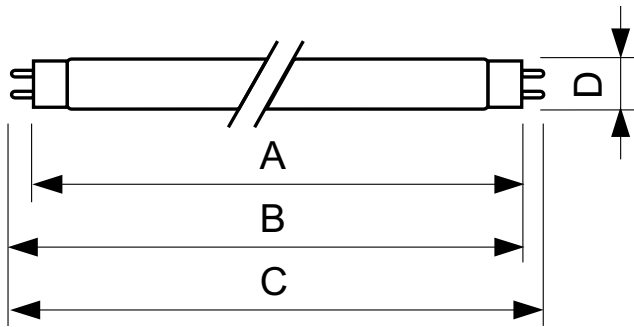

TL-D Colored

TL-D Colored 36W Yellow 1SL/25

This TL-D lamp (tube diameter 26 mm) helps to create special effects and atmospheres or attract attention by using red, green, blue and yellow light. Apart from using the specific colors, it is also possible to mix the colors to create white light. This lamp offers a high light output, thanks to the use of basic powders. Application areas include shops and showrooms, bars and restaurants, demonstration areas, sign lighting and entertainment stores.

Product data

General Information	
Cap-Base	G13 [Medium Bi-Pin Fluorescent]
Life To 10% Failures (Nom)	12000 h
Life to 50% Failures (Nom)	15000 h
Light Technical	
Colour Code	160
Luminous Flux (Nom)	1580 lm
Luminous Flux (Rated) (Nom)	1580 lm
Colour Designation	Yellow
Depreciation 2000 hrs	85 %
Operating and Electrical	
Power (Rated) (Nom)	36.0 W
Lamp Current (Nom)	0.440 A
Voltage (Nom)	103 V
Temperature	
Design Temperature (Nom)	25 °C

Warnings and Safety

Controls and Dimming	
Dimmable	Yes
Approval and Application	
Energy Efficiency Label	B
Mercury (Hg) Content (Nom)	13.0 mg
Energy Consumption kWh/1000 h	44 kWh
Product Data	
Full product code	871150072751040
Order product name	TL-D Colored 36W Yellow 1SL/25
EAN/UPC - Product	8711500727510
Order code	72751040
Numerator - Quantity Per Pack	1
Numerator - Packs per outer box	25
Material Nr. (12NC)	928048501605
Net Weight (Piece)	135.000 g

TL-D Colored

Dimensional drawing

Product	D (max)	A (max)	B (max)	B (min)	C (max)
TL-D Colored 36W	28.0 mm	1199.4 mm	1206.5 mm	1204.1 mm	1213.6 mm
Yellow 1SL/25					

TL-D 36W/160 Yellow

Photometric data