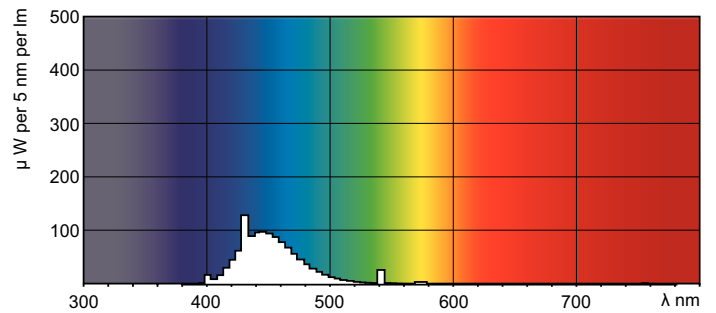

TL-D Colored

TL-D Colored 36W Blue 1SL/25

This TL-D lamp (tube diameter 26 mm) helps to create special effects and atmospheres or attract attention by using red, green, blue and yellow light. Apart from using the specific colors, it is also possible to mix the colors to create white light. This lamp offers a high light output, thanks to the use of basic powders. Application areas include shops and showrooms, bars and restaurants, demonstration areas, sign lighting and entertainment stores.

Product data

General Information	
Cap-Base	G13 [Medium Bi-Pin Fluorescent]
Life To 10% Failures (Nom)	12000 h
Life to 50% Failures (Nom)	15000 h
Light Technical	
Colour Code	180
Luminous Flux (Nom)	960 lm
Luminous Flux (Rated) (Nom)	960 lm
Colour Designation	Blue (B)
Depreciation 2000 hrs	85 %
Operating and Electrical	
Power (Rated) (Nom)	36.0 W
Lamp Current (Nom)	0.440 A
Voltage (Nom)	103 V
Temperature	
Design Temperature (Nom)	25 °C

Warnings and Safety

Controls and Dimming	
Dimmable	Yes
Approval and Application	
Energy Efficiency Label	C
Mercury (Hg) Content (Nom)	13.0 mg
Energy Consumption kWh/1000 h	45 kWh
Product Data	
Full product code	871150072754140
Order product name	TL-D Colored 36W Blue 1SL/25
EAN/UPC - Product	8711500727541
Order code	72754140
Numerator - Quantity Per Pack	1
Numerator - Packs per outer box	25
Material Nr. (12NC)	928048501805
Net Weight (Piece)	135.000 g

TL-D Colored

Dimensional drawing

TL-D 36W/180 Blue

Product	D (max)	A (max)	B (max)	B (min)	C (max)
TL-D Colored 36W Blue 1SL/25	28.0 mm	1199.4 mm	1206.5 mm	1204.1 mm	1213.6 mm

Photometric data

LDPO_TL-DCOL_180-Spectral power distribution Colour