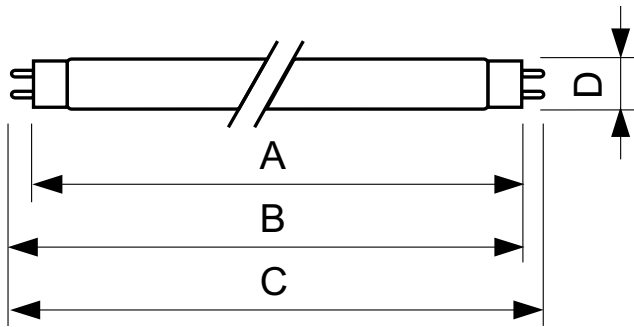

TL-D Colored

TL-D Colored 36W Blue 1SL/25

This TL-D lamp (tube diameter 26 mm) helps to create special effects and atmospheres or attract attention by using red, green, blue and yellow light. Apart from using the specific colors, it is also possible to mix the colors to create white light. This lamp offers a high light output, thanks to the use of basic powders. Application areas include shops and showrooms, bars and restaurants, demonstration areas, sign lighting and entertainment stores.

Product data

General Information	
Cap-Base	G13 [Medium Bi-Pin Fluorescent]
Life To 10% Failures (Nom)	12000 h
Life to 50% Failures (Nom)	15000 h
Light Technical	
Colour Code	180
Luminous Flux (Nom)	960 lm
Luminous Flux (Rated) (Nom)	960 lm
Colour Designation	Blue (B)
Depreciation 2000 hrs	85 %
Operating and Electrical	
Power (Rated) (Nom)	36.0 W
Lamp Current (Nom)	0.440 A
Voltage (Nom)	103 V
Temperature	
Design Temperature (Nom)	25 °C

Warnings and Safety

Controls and Dimming	
Dimmable	Yes
Approval and Application	
Energy Efficiency Label	C
Mercury (Hg) Content (Nom)	13.0 mg
Energy Consumption kWh/1000 h	45 kWh
Product Data	
Full product code	871150072754140
Order product name	TL-D Colored 36W Blue 1SL/25
EAN/UPC - Product	8711500727541
Order code	72754140
Numerator - Quantity Per Pack	1
Numerator - Packs per outer box	25
Material Nr. (12NC)	928048501805
Net Weight (Piece)	135.000 g

TL-D Colored

Dimensional drawing

TL-D 36W/180 Blue

Product	D (max)	A (max)	B (max)	B (min)	C (max)
TL-D Colored 36W Blue 1SL/25	28.0 mm	1199.4 mm	1206.5 mm	1204.1 mm	1213.6 mm

Photometric data

LDPO_TL-DCOL_180-Spectral power distribution Colour