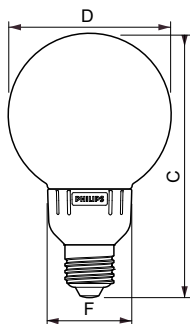

Warm Up Time to 60% Light (Min)	10 s
Warm Up Time to 60% Light (Max)	100 s
Power Factor (Nom)	0.6
Voltage (Nom)	220-240 V

Controls and Dimming	
Dimmable	No

Approval and Application	
Energy Efficiency Label (EEL)	A
Mercury (Hg) Content (Max)	2.0 mg
Mercury (Hg) Content (Nom)	1.5 mg
Energy Consumption kWh/1000 h	16 kWh

Product Data	
Full product code	871150083014245
Order product name	Softone Globe 16W WW E27 G120 1CH/4
EAN/UPC - Product	8711500830142
Order code	929689151502
Numerator - Quantity Per Pack	1
Numerator - Packs per outer box	4
Material Nr. (12NC)	929689151502
Net Weight (Piece)	0.135 kg

Dimensional drawing

Amb GL 16W WW E27 220-240V 50/60Hz G120

Product	C (max)	F (max)
Softone Globe 16W WW E27 G120 1CH/4	182 mm	48.2 mm