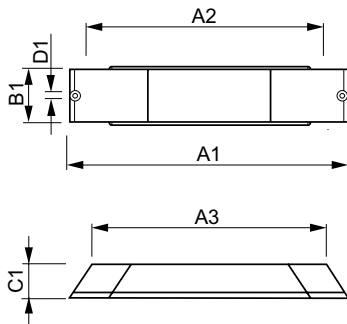

PrimaVision Mini for CDM

Mechanical and Housing	
Housing	Independent

Approval and Application	
Active Temperature Protection	Yes
EMI 9 kHz ... 300 MHz	CISPR 15 ed 7.2
Vibration Standard	IEC68-2-6 F c
Bumps Standard	IEC 68-2-29 Eb
Approval Marks	F-Marking CE marking ENEC certificate CB Certificate
Hum And Noise Level	Inaudible

Product Data	
Full product code	872790089060000
Order product name	HID-PV m 20 /I CDM 220-240V 50/60Hz
EAN/UPC - Product	8711500881632
Order code	913700646266
Numerator - Quantity Per Pack	1
Numerator - Packs per outer box	10
Material Nr. (12NC)	913700646266
Net Weight (Piece)	0.230 kg

Dimensional drawing

HID-PV m 20 /I CDM HPF 220-240V 50/60Hz

Product
HID-PV m 20 /I CDM 220-240V 50/60Hz