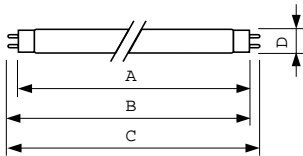

MASTER TL-D 90 De Luxe

Product Data

Full product code	871150088858725
Order product name	MASTER TL-D 90 De Luxe 36W/940 SLV/10
EAN/UPC – product	8711500888587
Order code	88858725
Local Code	36940DLP
Numerator – quantity per pack	1

Numerator – packs per outer box	10
Material no. (12NC)	928044594081
Net weight (piece)	135.000 g
ILCOS Code	FD-36/38/1A-E-G13

Warnings and Safety

Dimensional drawing

Product

MASTER TL-D 90 De Luxe 36W/940 SLV/10

TL-D De Luxe 36W/940

Photometric data