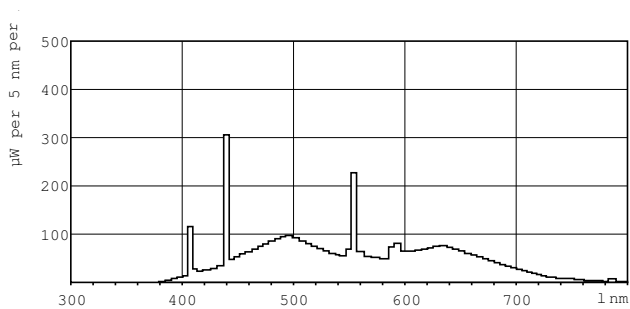

Product data

General Information		Color Rendering Index (Nom)	
Cap-Base	G13 [Medium Bi-Pin Fluorescent]	LLMF 2000 h Rated	93 %
Life To 10% Failures (Nom)	6000 h	LLMF 4000 h Rated	90 %
Life to 50% Failures (Nom)	8000 h	LLMF 6000 h Rated	88 %
Life to 50% Failures Preheat (Nom)	10000 h	LLMF 8000 h Rated	85 %
LSF 2000 h Rated	99 %	LLMF 12000 h Rated	82 %
LSF 4000 h Rated	99 %	LLMF 16000 h Rated	80 %
LSF 6000 h Rated	99 %	LLMF 20000 h Rated	78 %
LSF 8000 h Rated	99 %		
LSF 12000 h Rated	89 %		
LSF 16000 h Rated	33 %		
LSF 20000 h Rated	2 %		
Light Technical		Operating and Electrical	
Color Code	965 [CCT of 6500K]	Power (Nom)	58.5 W
Luminous Flux (Nom)	3350 lm	Lamp Current (Nom)	0.670 A
Luminous Flux (Rated) (Nom)	3350 lm		
Color Designation	Cool Daylight	Temperature	
Chromaticity Coordinate X (Nom)	311	Design Temperature (Nom)	25 °C
Chromaticity Coordinate Y (Nom)	324		
Correlated Color Temperature (Nom)	6500 K	Controls and Dimming	
Luminous Efficacy (rated) (Nom)	57.3 lm/W	Dimmable	Yes
		Approval and Application	
		Energy Efficiency Label (EEL)	B
		Mercury (Hg) Content (Nom)	2 mg

MASTER TL-D 90 Graphica

Energy Consumption kWh/1000 h	69 kWh
Product Data	
Full product code	871150088877825
Order product name	MASTER TL-D 90 Graphica 58W/965 SLV/10
EAN/UPC - Product	8711500888778
Order code	928045296581

Numerator - Quantity Per Pack	1
Numerator - Packs per outer box	10
Material Nr. (12NC)	928045296581
Net Weight (Piece)	167.000 g
ILCOS Code	FD-58/65/1A-E-G13

Warnings and Safety

Dimensional drawing

Product	D (max)	A (max)	B (max)	B (min)	C (max)
MASTER TL-D 90	28 mm	1500.0 mm	1507.1 mm	1504.7 mm	1514.2 mm
Graphica 58W/965					
SLV/10					

TL-D Graphica 58W/965

Photometric data

LDPB_TL-D9HCR_965-Spectral power distribution B/W

LDPO_TL-D9HCR_965-Spectral power distribution Colour

MASTER TL-D 90 Graphica

Lifetime