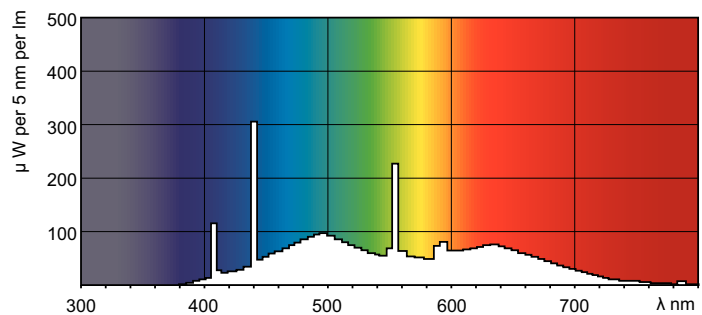

Product data

General Information		Color Rendering Index (Nom)	
Cap-Base	G13 [Medium Bi-Pin Fluorescent]	LLMF 2000 h Rated	93 %
Life To 10% Failures (Nom)	6000 h	LLMF 4000 h Rated	90 %
Life to 50% Failures (Nom)	8000 h	LLMF 6000 h Rated	88 %
Life to 50% Failures Preheat (Nom)	10000 h	LLMF 8000 h Rated	85 %
LSF 2000 h Rated	99 %	LLMF 12000 h Rated	82 %
LSF 4000 h Rated	99 %	LLMF 16000 h Rated	80 %
LSF 6000 h Rated	99 %	LLMF 20000 h Rated	78 %
LSF 8000 h Rated	99 %		
LSF 12000 h Rated	89 %		
LSF 16000 h Rated	33 %		
LSF 20000 h Rated	2 %		
Light Technical		Operating and Electrical	
Color Code	965 [CCT of 6500K]	Power (Nom)	58.5 W
Luminous Flux (Nom)	3350 lm	Lamp Current (Nom)	0.670 A
Luminous Flux (Rated) (Nom)	3350 lm		
Color Designation	Cool Daylight	Temperature	
Chromaticity Coordinate X (Nom)	311	Design Temperature (Nom)	25 °C
Chromaticity Coordinate Y (Nom)	324		
Correlated Color Temperature (Nom)	6500 K	Controls and Dimming	
Luminous Efficacy (rated) (Nom)	57.3 lm/W	Dimmable	Yes
		Approval and Application	
		Energy Efficiency Label (EEL)	B
		Mercury (Hg) Content (Nom)	2 mg

Numerator - Quantity Per Pack	1
Numerator - Packs per outer box	10
Material Nr. (12NC)	928045296581
Net Weight (Piece)	167.000 g
ILCOS Code	FD-58/65/1A-E-G13

Warnings and Safety

Dimensional drawing

Product	D (max)	A (max)	B (max)	B (min)	C (max)
MASTER TL-D 90	28 mm	1500.0 mm	1507.1 mm	1504.7 mm	1514.2 mm
Graphica 58W/965					
SLV/10					

TL-D Graphica 58W/965

Photometric data

LDPB_TL-D9HCR_965-Spectral power distribution B/W

LDPO_TL-D9HCR_965-Spectral power distribution Colour

MASTER TL-D 90 Graphica

Lifetime