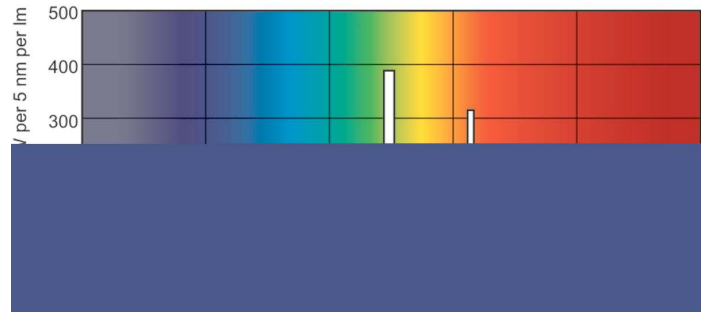

Lightcolour /840