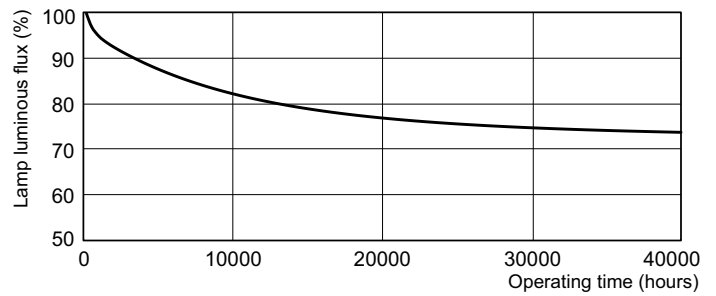

LDLE_PLT4PLTG_0002-Life expectancy diagram

LDLM_PLT4PLTG_0001-Lumen maintenance diagram