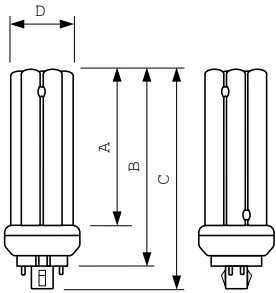

MASTER PL-T Xtra 4 Pin

Product Data

Full product code	871150089749770
Order product name	MASTER PL-T Xtra 42W/840/4P 1CT/5X10BOX
EAN/UPC – product	8711500897497
Order code	89749770
Local Code	42PLT8404PXTRA
Numerator – quantity per pack	1

Numerator – packs per outer box	50
Material no. (12NC)	927912684014
Net weight (piece)	83.000 g
ILCOS Code	FSMH-42/40/1B-L/P-GX24q=4

Warnings and Safety

Dimensional drawing

PL-T Xtra 42W/840/4P M

Product

MASTER PL-T Xtra 42W/840/4P 1CT/5X10BOX