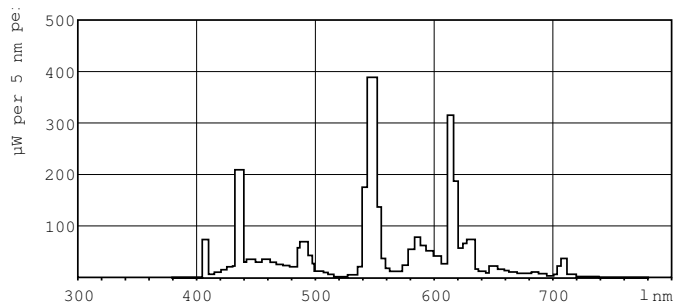

Photometric data

Lightcolour /840