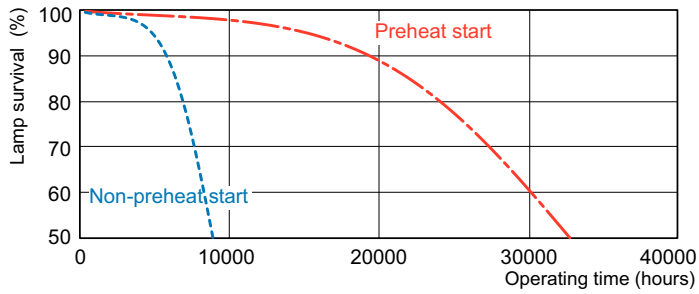

MASTER PL-T Xtra 4 Pin

Lifetime