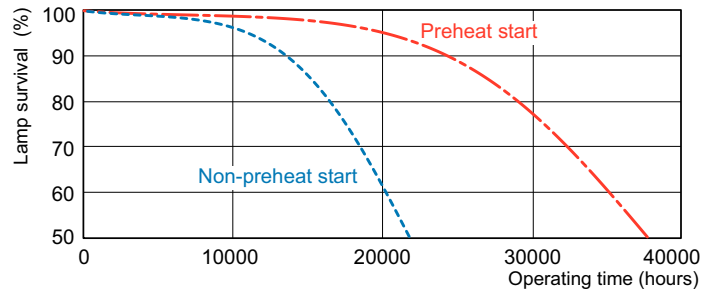

MASTER PL-T Xtra 4 Pin

Lifetime